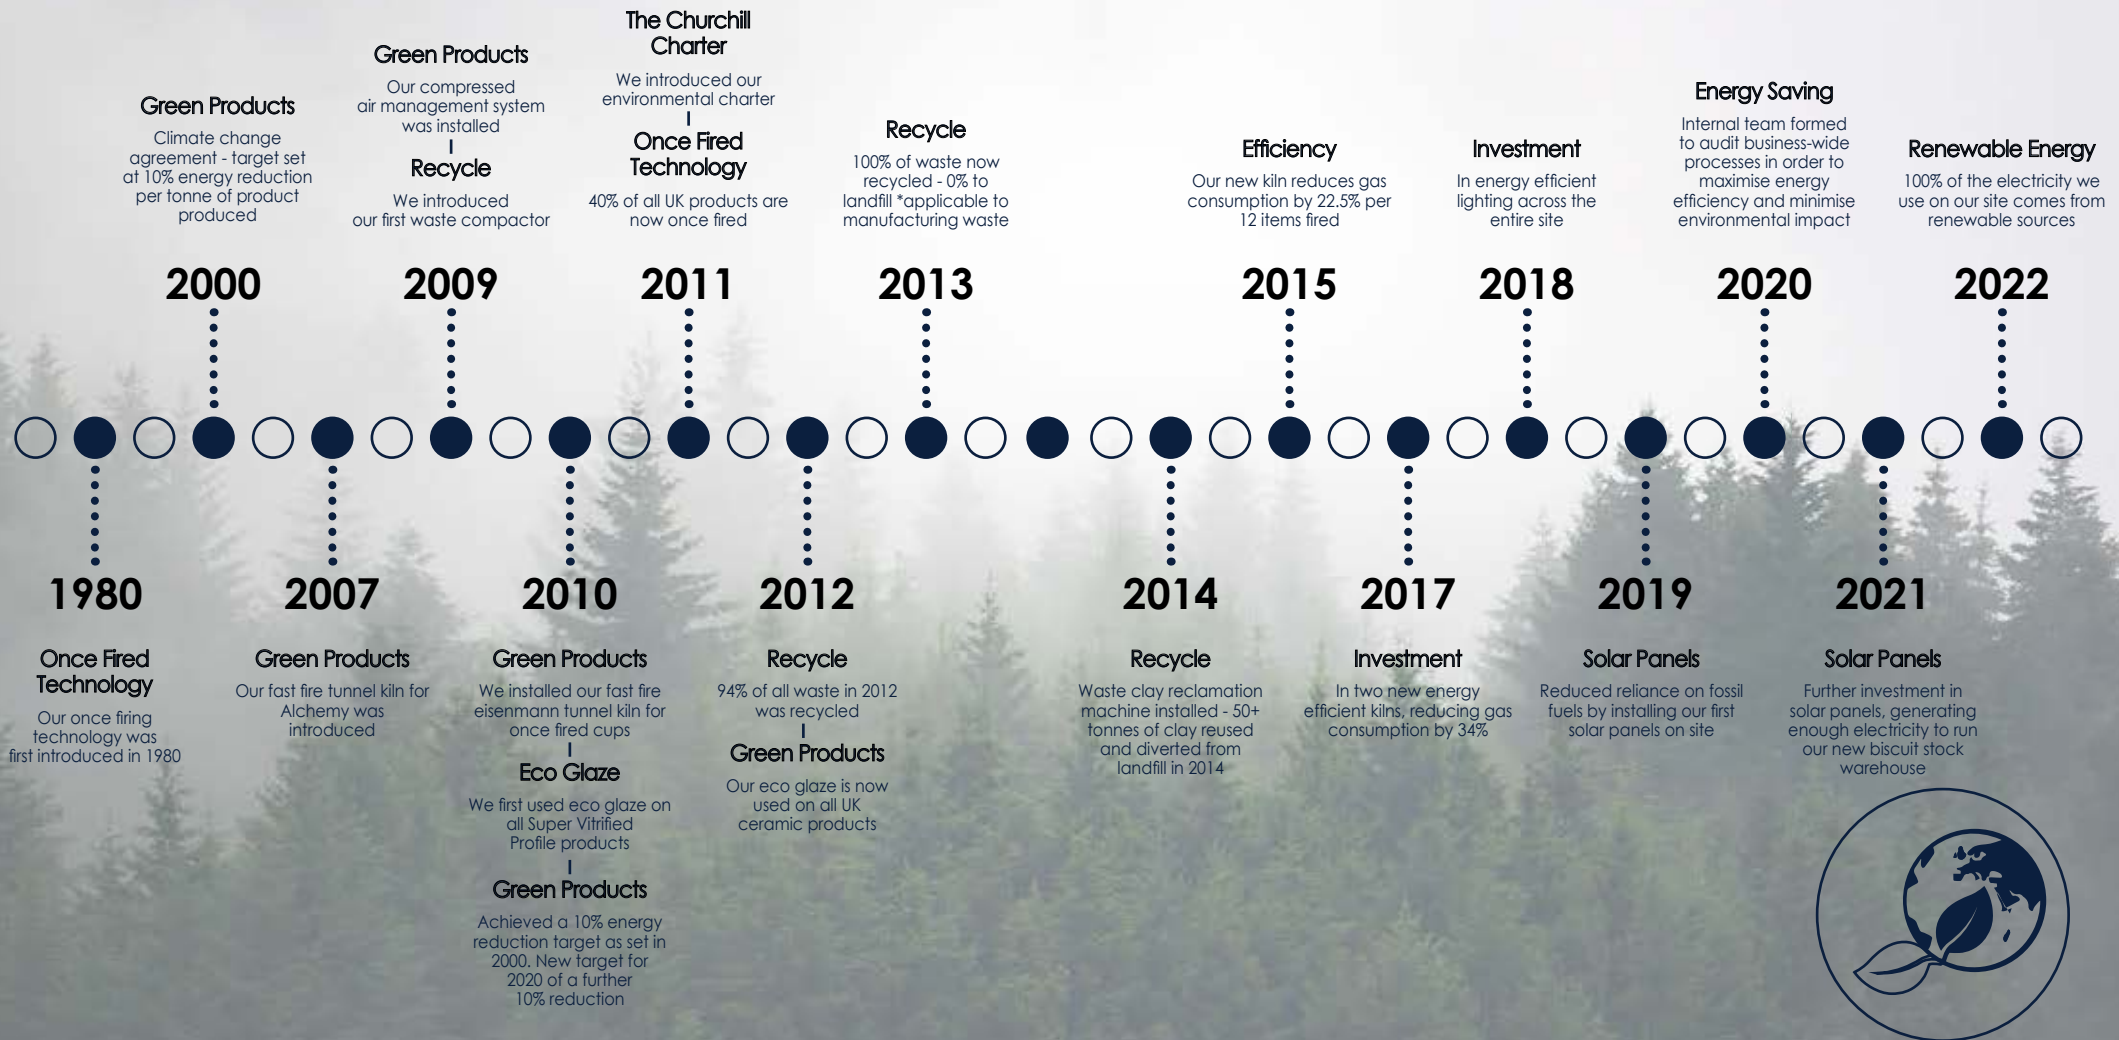

TEASPOON
CO TESP1 13.8cm
2.5mm
CTN QTY 12

DEMITASSE SPOON
CO DMSP1 11cm
2.2mm
CTN QTY 12

18/10
Stainless Steel

CHURCHILL®

Our Environment

the steps to a more sustainable future

We give extensive consideration to the impact on the environment throughout our production processes and ensure that the best environmental option is always adopted.