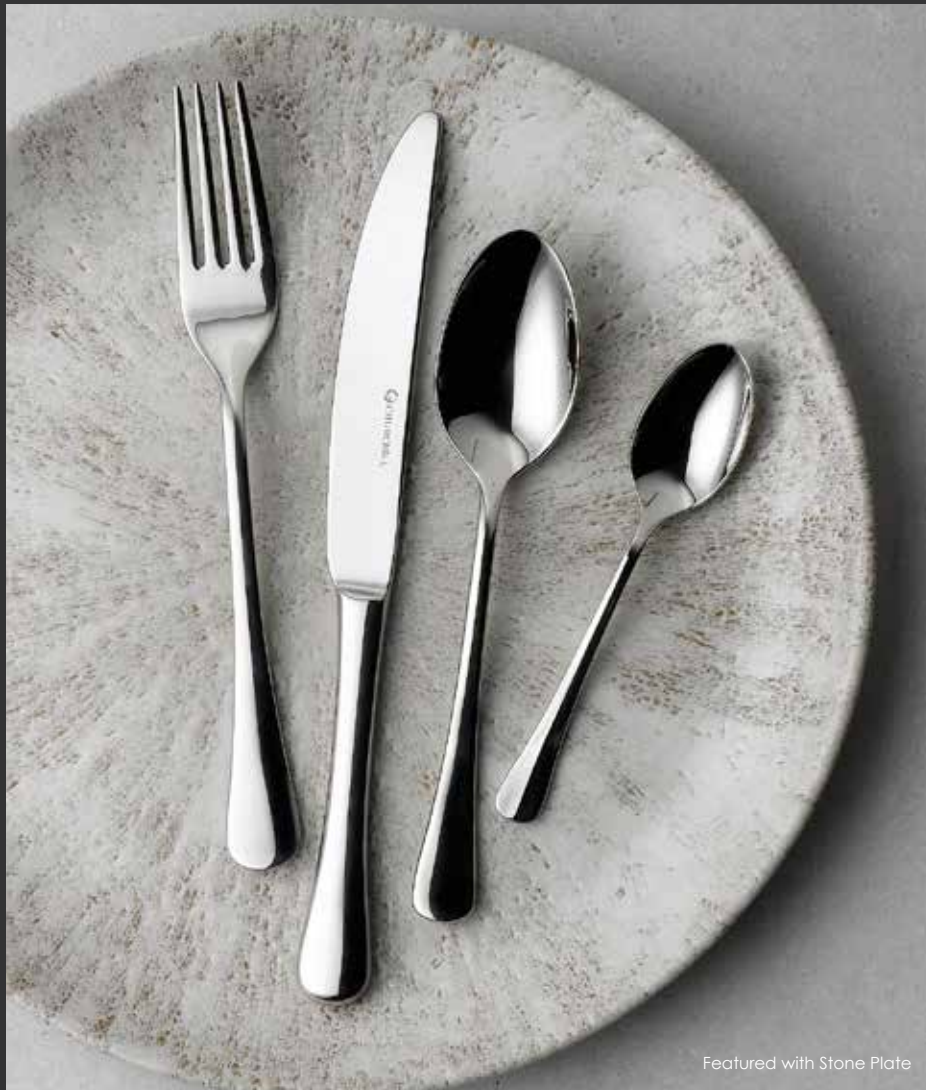

TEASPOON
IS TESP1 13.6cm
2.5mm
CTN QTY 12

DEMITASSE SPOON
IS DMSP1 11cm
2.5mm
CTN QTY 12

CHURCHILL

Tanner

Soft and simplistic Tanner cutlery shapes are stylish and ergonomically designed for comfort when holding. The contemporary and versatile design is ideal for both casual or premium dining, enhancing the dining experience and complementing the Churchill ceramics portfolio.