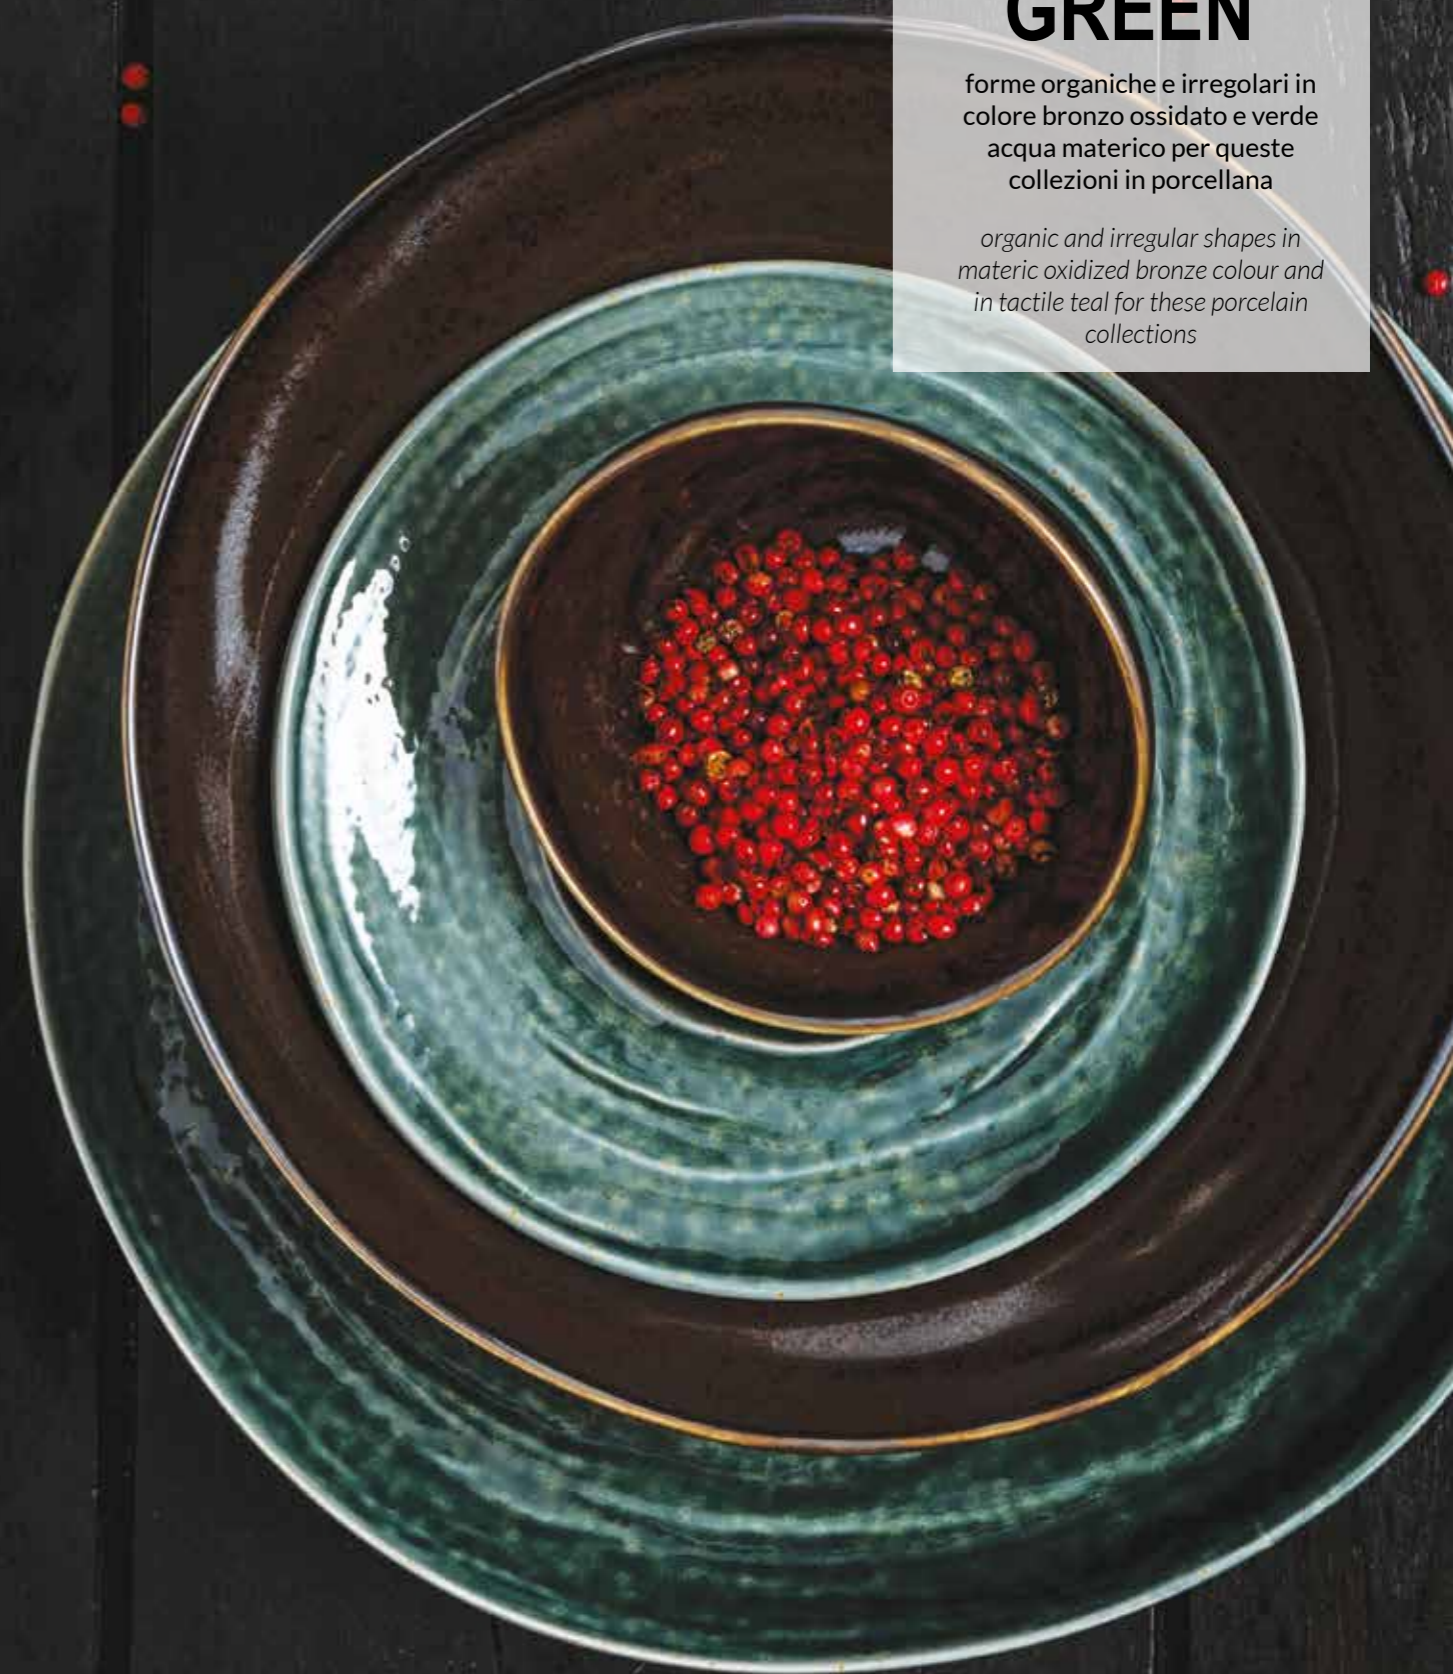

*organic and irregular shapes in
materic oxidized bronze colour and
in tactile teal for these porcelain
collections*

OC034335577
8056444052329
cm 34* h 3* 25
13 1/2" x h 1 1/4" 9 3/4"

Piatto bistecca
Steak plate