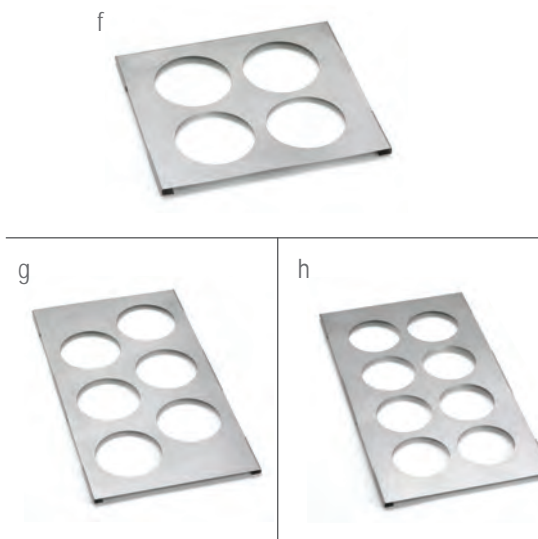

SQUEEZE BOTTLE TEMPLATE ORGANISERS

18-8 STAINLESS STEEL

Item	Description	Dimensions	Min Order/ Case Pack	List Price (€)
d	SQH6 Squeeze Bottle Template, holds up to (6) 63mm diameter bottles	33.5x18x11.5cm	1 / 6	35.95 ea
e	SQH8 Squeeze Bottle Template, holds up to (8) 63mm diameter bottles	33.5x18x11cm	1 / 6	35.95 ea
f	T4 Squeeze Bottle Template, holds up to (4) 53mm diameter bottles, Fits 1:6 size food pan	18x16x1cm	1 / 12	11.90 ea
g	T6 Squeeze Bottle Template, holds up to (6) 63mm diameter bottles, Fits 1:3 size food pan	32.5x18x1cm	1 / 12	15.26 ea
	*T6PK2 Squeeze Bottle Template, Holds 63 mm Bottles, Fits 1:3 Pan (2 per Pack)	32.5x18x1cm	1 / 12	33.60 ea
h	T8 Squeeze Bottle Template, holds up to (8) 53mm diameter bottles, Fits 1:3 size food pan	32.5x18x1cm	1 / 12	15.29 ea