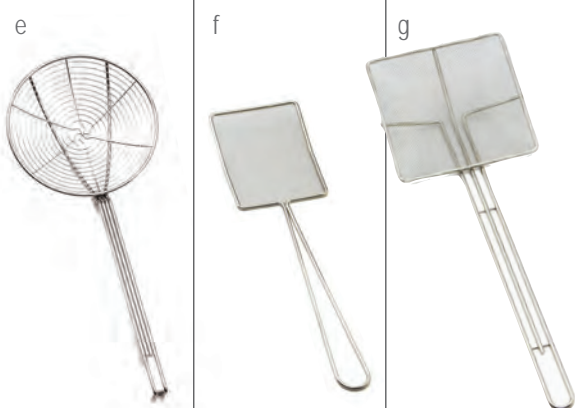

SKIMMERS

NICKEL PLATED, SPIRAL WIRE

Item	Description	Dimensions	Min Order/ Case Pack	List Price (€)
e	2409 Round	54x22.5x14cm	1 / 12	7.32 ea

NICKEL PLATED FINE MESH

Item	Description	Dimensions	Min Order/ Case Pack	List Price (€)
f	2675 Rectangular, Fine Mesh	13.5x3x45.5cm	1 / 12	4.42 ea
g	2677 Square, Fine Mesh	52x16.5x0.5cm	1 / 12	5.50 ea
	3306 Round, Square Mesh	48.5x15x0.5cm	1 / 12	5.59 ea