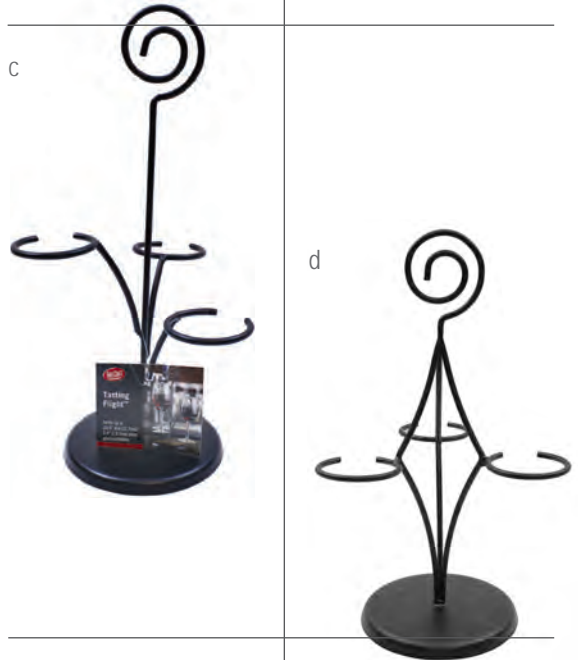

WINE FLIGHTS

BLACK POWDER COATED METAL

Item	Description	Dimensions	Min Order/ Case Pack	List Price (€)
c	WF200BK Cascade Tasting Flight, Holds 3 Condiments (5.7cm dia) *Ramekins Not Included	19x18x36cm	1 / 4	9.67 ea
d	WF300BK Tasting Flight, Holds 3 Condiments (5.7cm dia) *Ramekins Not Included	19x19x33cm	1 / 4	9.67 ea