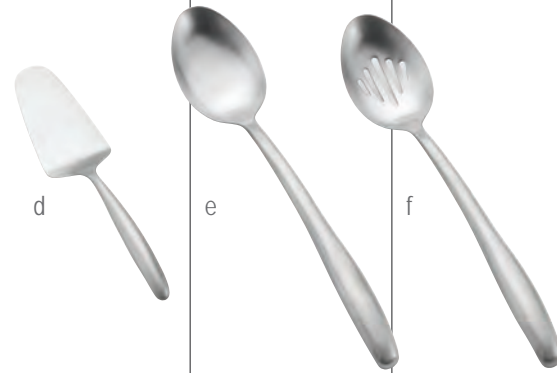

DALTON COLLECTION™ SERVING UTENSILS

18/8 STAINLESS STEEL

- Classic and elegant additions to your serving station
- Curved handle prevents utensils from sliding into dishes
- Features brushed finish handles

Item	Description	Dimensions	Min Order/ Case Pack	List Price (€)
a	5304 Soup Ladle, 120 ml	9.5x5.5x33cm	1 / 12	26.01 ea
b	5311 Two Tine Fork	2.5x2x24cm	1 / 12	10.72 ea
c	5331 Buffet Cake Server	5.5x2x25.5cm	1 / 12	13.77 ea
d	5332 Buffet Server	5.5x2x26cm	1 / 12	13.77 ea
e	5333 Solid Serving Spoon	7x4x35cm	1 / 12	12.24 ea
f	5334 Slotted Serving Spoon	7x4x35cm	1 / 12	12.89 ea

DALTON II COLLECTION™ SERVING UTENSILS

18/8 STAINLESS STEEL

Item	Description	Dimensions	Min Order/ Case Pack	List Price (€)
g	3606 Tong, Brushed Finish	15cm	1 / 12	5.74 ea
h	3609 Tong, Brushed Finish	24cm	1 / 12	10.13 ea
	3612 Slotted Serving Spoon, Brushed Finish	30cm	1 / 12	11.88 ea

SERVING UTENSILS

STAINLESS STEEL

Item	Description	Dimensions	Min Order/ Case Pack	List Price (€)
i	4331 Polished Finish Pastry Turner	28x5.5x3.5cm	1 / 12	3.94 ea
j	2068 Pasta Grabber, Oval Bowl	29x7x5cm	1 / 12	7.10 ea
k	4403 Tongs	19cm	1 / 12	4.34 ea
l	4405 Tongs	16.5cm	1 / 12	2.28 ea

POLYSTYRENE

500LC	Polystyrene Ladle	31x10x4.5cm	12 / 12	4.30 ea

BUFFET, CATERING & DISPLAY
BUFFET ACCESSORIES