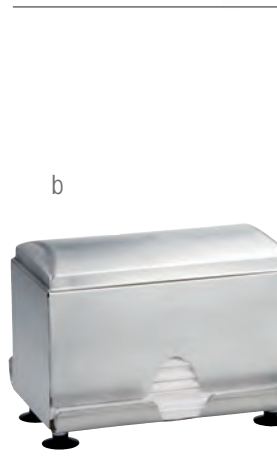

CEREAL DISPENSERS

POLYCARBONATE & STAINLESS STEEL

- A great looking solution for cereal dispensing on the breakfast buffet
- Serve a variety of cereal options
- Hygienic and easy-to-use system for busy self-service areas

Item	Description	Dimensions	Capacity	Min Order/ Case Pack	List Price (€)
a 69	Cereal Dispenser	25.5x33x67.5cm	1.4 L	1 / 1	188.30 ea

STRAW DISPENSERS

STAINLESS STEEL OR FLUTED GLASS

- A variety of dispensing options for straws and stirring sticks
- Hygienic and space-saving solution

Item	Description	Dimensions	Min Order/ Case Pack	List Price (€)
b 237	Two-Sided Straw Dispenser, Stainless Steel (Holds up to 500 individually wrapped straws - not included)	24.5x18x18.5cm	1 / 8	53.09 ea
c H714CH*	Glass Straw Dispenser, Chrome Plated Insert (72 ct. straws included)	11x11x28.5cm	6 / 6	13.54 ea

WRITE-ON™ BAMBOO CUTLERY HOLDERS

BAMBOO

- Contemporary style cutlery holders
- Features a chalkboard area for easy labeling, chalk included
- Made from eco-friendly bamboo

Item	Description	Dimensions	Min Order/ Case Pack	List Price (€)
d CHCBS446	Square	10x10x15cm	1 / 2	14.50 ea

Load up with everything you need for a busy service