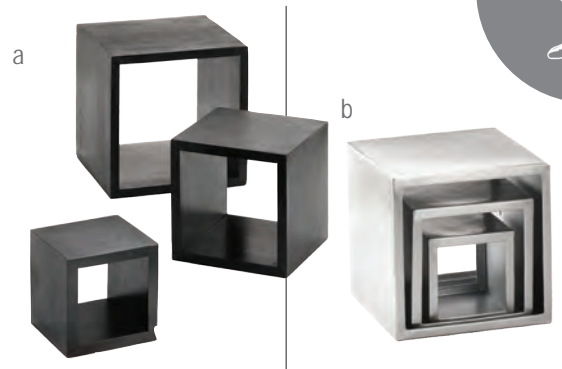

WRITE-ON™ DISPLAY RISERS & STORAGE CONTAINERS

ECO-FRIENDLY BAMBOO

- Display and store items in these beautiful bamboo containers
- Chalkboard panel on one side for easy and decorative labelling, chalk included

Item	Description	Dimensions	Min Order/ Case Pack	List Price (€)
	RCBR555 Round	12.5x12.5x13.5cm	1 / 4	20.14 ea
d	RCBR668 Round	15.5x15.5x19cm	1 / 2	32.62 ea
	RCBR9910 Round	21.5x21.5x25cm	1 / 1	55.94 ea
	RCBS445 Square	11.5x11.5x14cm	1 / 4	15.31 ea
e	RCBS667 Square	15.5x15.5x17cm	1 / 2	24.77 ea
f	RCBS1387 Rectangular	32x21.5x18.5cm	1 / 1	43.49 ea

BASKET STAND SETS

BLACK POWDER COATED METAL & POLYPROPYLENE

Item	Description	Dimensions	Min Order/ Case Pack	List Price (€)
g	MBK1 Black Basket Stand Set, Includes Stand & 2 Rectangular Angled Baskets	36x32.5x30cm	1 / 1	49.89 ea
	MBK2 Black Basket Stand Set, Includes Stand & 3 Rectangular Baskets,	47.5x42x72.5cm	1 / 1	82.95 ea
	MBK3 Black Basket Stand Set, Includes Stand & 2 Rectangular Baskets	37.5x70.5x53cm	1 / 1	55.13 ea
	MBK4 Black Basket Stand Set, Includes Stand & 2 Round, Angled Baskets	54.5x31x54cm	1 / 1	49.89 ea
h	MBK5 Black Basket Stand Set, Includes Stand & 3 Round Baskets	52x42x83cm	1 / 1	71.00 ea

*Baskets available as component parts p114

BUFFET, CATERING & DISPLAY RISERS & DISPLAYS