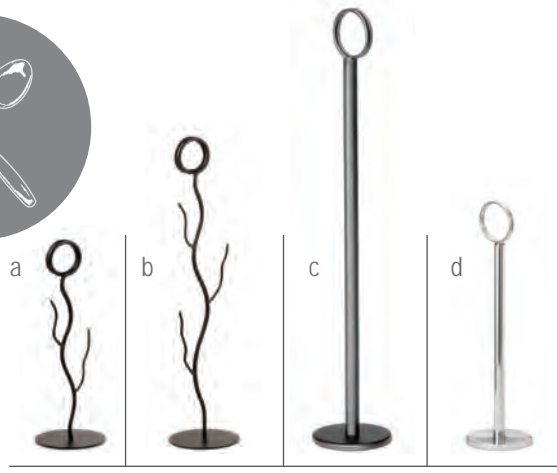

CARD & NUMBER HOLDERS

ASSORTED FINISHES

- A simple way to label the choices on your buffet display
- Choose from stylish stainless steel solutions, classic card holders, simple clips and quirky pieces

Item	Description	Dimensions	Min Order/ Case Pack	List Price (€)
STAINLESS STEEL				
a	CHH100 Horizontal Easel Card Holder	9x7x16.5cm	1 / 12	9.72 ea
b	CHV100 Vertical Easel Card Holder	7x6x16.5cm	1 / 12	9.22 ea
c	CHH200 Horizontal Card Holder	11.5x6x11.5cm	1 / 12	8.21 ea
d	CHV200 Vertical Card Holder	11x6x14cm	1 / 12	8.26 ea
e	BFCH4 Fork Card Holder	5x4x10cm	12 / 12	2.90 ea
f	CHX4 Double-sided Clip	11.5x1x1.5cm	1 / 12	1.91 ea
g	CHX8 Double-sided Clip	21.5x1x0.5cm	1 / 12	2.35 ea
h	CH2 Circle Clip	5x5x9cm	1 / 12	2.74 ea
i	2504 Harp Clip	5.5x5.5x10cm	1 / 6	5.33 ea
	2508 Harp Clip	6.5x6.5x19.5cm	1 / 6	6.48 ea
	2512 Harp Clip	7.5x7.5x30.5cm	1 / 6	7.63 ea
j	1306 Card Holder	15cm	1 / 6	10.40 ea
k	797 Card Holder	2x2x4cm	12 / 120	1.35 ea
l	RCH21 Card Holder	5x3x1.5cm	1 / 6	3.83 ea
m	RCH41 Card Holder	10x10x2.5cm	1 / 6	5.51 ea
PLASTIC				
n	4CHSBK Square Clip, Black	2.5x2.5x11cm	1 / 12	2.61 ea
o	4CHS Square Clip, Silver	2.5x2.5x11cm	1 / 12	2.61 ea
p	4CHR Round Clip, Silver	3x3x11cm	1 / 12	2.61 ea
q	4CHT Triangle Clip, Silver	3.5x3.5x12cm	1 / 12	2.61 ea
	CH5 Square Brushed Card Holder	2.5x2.5x11.5cm	1 / 12	2.33 ea
BAMBOO				
r	5CHBAM Square with Metal Clip	2.5x2.5x14cm	12 / 12	2.61 ea
s	5CHBAMCP Square with Clothespin Clip	2.5x2.5x14cm	12 / 12	2.61 ea
NICKEL PLATED				
t	596 Card Holder	5.5x5.5x5cm	24 / 24	1.42 ea
CAST ALUMINIUM				
u	CHCR100BK Round Card Holder, Black Anodized Finish	2x2x4cm	1 / 12	12.07 ea
v	CHCR120BK Slanted Card Holder, Black Anodized Finish	3x3x5.5cm	1 / 12	20.93 ea
w	CHCT125BK Triangular Card Holder, Black Anodized Finish	3x3x1.5cm	1 / 12	11.28 ea
BLACK POWDER COATED METAL				
	BKC2202 Stand with Clip	5x5x5cm	1 / 12	4.20 ea
	BKC2206 Stand with Clip	5x5x15cm	1 / 12	4.80 ea
x	BKC2208 Stand with Clip	5.5x5.5x20.5cm	1 / 12	5.16 ea
	BKC2212 Stand with Clip	5.5x5.5x30.5cm	1 / 12	5.64 ea