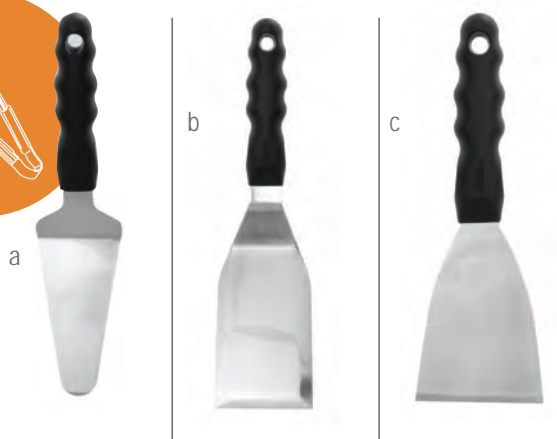

CONTEMPORARY KITCHEN TOOLS

STAINLESS STEEL WITH BLACK ERGONOMIC HANDLE