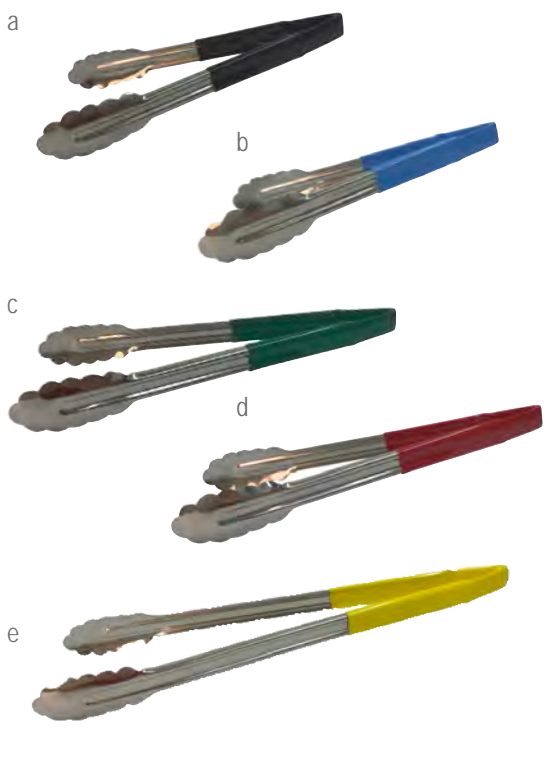

Item	Description	Dimensions	Min Order/ Case Pack	List Price (€)
a	3774BKEU Black Handle	24.5cm	1 / 12	3.79 ea
b	3774BLEU Blue Handle	24.5cm	1 / 12	3.79 ea
	3774GEU Green Handle	24.5cm	1 / 12	3.79 ea
	3774REU Red Handle	24.5cm	1 / 12	3.79 ea
	3774YEU Yellow Handle	24.5cm	1 / 12	3.79 ea
	3712BKEU Black Handle	31.5cm	1 / 12	4.20 ea
	3712BLEU Blue Handle	31.5cm	1 / 12	4.20 ea
c	3712GEU Green Handle	31.5cm	1 / 12	4.20 ea
d	3712REU Red Handle	31.5cm	1 / 12	4.20 ea
	3712YEU Yellow Handle	31.5cm	1 / 12	4.20 ea
	3716BKEU Black Handle	41.5cm	1 / 12	4.39 ea
	3716BLEU Blue Handle	41.5cm	1 / 12	4.39 ea
	3716GEU Green Handle	41.5cm	1 / 12	4.39 ea
	3716REU Red Handle	41.5cm	1 / 12	4.39 ea
e	3716YEU Yellow Handle	41.5cm	1 / 12	4.39 ea