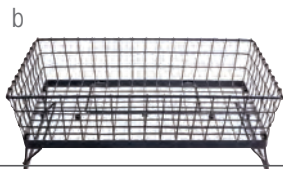

MEDITERRANEAN COLLECTION™

BLACK POWDER COATED METAL

Item	Description	Dimensions	Min Order/Case Pack	List Price (€)
m	BKT2A Two-Tiered, 22.9 & 26.7 cm Baskets	27.5x27.5x31cm	1 / 8	27.84 ea
n	BKT2 Two-Tiered, 25.4 & 30.5 cm Baskets	35.5x35.5x61.5cm	1 / 2	44.90 ea
o	BKT3 Three-Tiered, 25.4, 30.5 & 35.6 cm Baskets	35x35x85cm	1 / 1	56.30 ea

BUFFET, CATERING & DISPLAY
RISERS & DISPLAYS

NEW

NEW