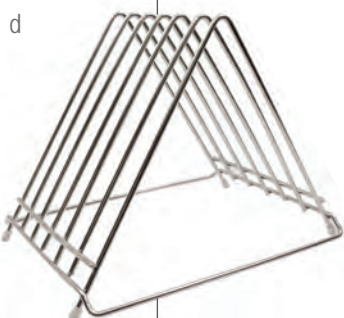

CUTTING BOARD RACKS

STAINLESS STEEL OR BLACK VINYL-COATED

Item	Description	Dimensions	Min Order/Case Pack	List Price (€)
a	CBRS7 Hanging Rack, Stainless Steel (Holds up to 7 Cutting Boards)	33.5x9.5x15cm	1 / 6	8.23 ea
b	CBR6 Black Vinyl-Coated Rack, 6 Hooks (Holds 6 Cutting Boards, 6 Brushes)	24x30.5x28cm	1 / 10	39.53 ea
c	CBR6BK Hanging Rack, Stainless Steel (Holds up to 7 Cutting Boards)	31x24x25.5cm	1 / 10	14.88 ea
d	WSC12 Rack, Stainless Steel, White Feet (Holds 6 Cutting Boards)	26.5x34.5x26.5cm	1 / 6	17.08 ea