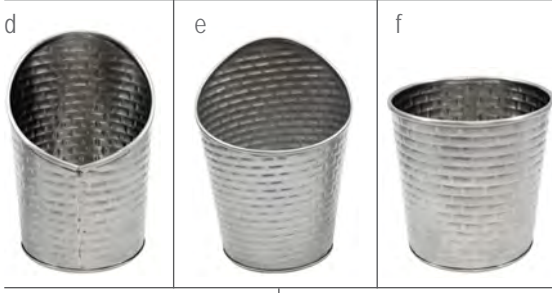

BRICKHOUSE COLLECTION™ CONTINUED

STAINLESS STEEL

Item	Description	Dimensions	Capacity	Min Order/Case Pack	List Price (€)
a	GRSS1 Ramekin, 1.5 oz	6x6x2.5cm	45 ml	12 / 12	0.70 ea
b	GRSS2 Ramekin, 2.5 oz	5.5x5.5x4.5cm	75 ml	12 / 12	0.70 ea
c	GRSS3 Ramekin, 3 oz	7x7x4.5cm	90 ml	12 / 12	0.91 ea
d	GTSS28 Slanted Round Fry Cup	8.5x8.5x11.5cm	280 ml	1 / 12	3.14 ea
e	GTSS375 Slanted Round Fry Cup	9.5x9.5x12.5cm	295 ml	1 / 12	3.65 ea
f	GTSS31 Round Cup	9x9x9cm	385 ml	1 / 12	3.65 ea
g	GTSS4 Tapered Square Fry Cup	10.1x10.1x9.5cm	445 ml	1 / 12	4.32 ea
h	GTSS45 Round Cup	10.1x10.1x12cm	680 ml	1 / 12	4.32 ea

GALVANIZED COLLECTION™

GALVANIZED STEEL

- A stylish solution for serving a relaxed menu
- Durable and lightweight, a pebble texture offers added appeal
- Choose from a range of round and oval platters

Item	Description	Dimensions	Capacity	Min Order/Case Pack	List Price (€)
i	GP8 Round Diner Platter	21x21x3cm	—	1 / 12	6.89 ea
	GP10 Round Diner Platter	26.5x26.5x3.5cm	—	1 / 12	7.97 ea
j	GP12 Round Diner Platter	32x32x3cm	—	1 / 12	8.88 ea
k	GP96 Oval Diner Platter	24x15x5cm	—	1 / 12	7.34 ea
	GP129 Oval Diner Platter	31x22x5.5cm	—	1 / 12	10.03 ea
l	GT33 Round Pail, Handle	9.5x8.2x7.6cm	265 ml	1 / 12	2.81 ea
m	GT44 Round Pail, Handle	11.4x10.1x9.5cm	490 ml	1 / 12	3.14 ea
n	GT87 Round Pail, Handle	23.4x20.9x17.7cm	5.7 L	1 / 4	17.74 ea

BASKET LINERS

FOOD GRADE PAPER

Item	Description	Dimensions	Min Order/Case Pack	List Price (€)
o	ACP7 White Liners	18x18cm	1 / 6	40.75 m
	ACP12 White Liners	31x31cm	1 / 5	39.41 m