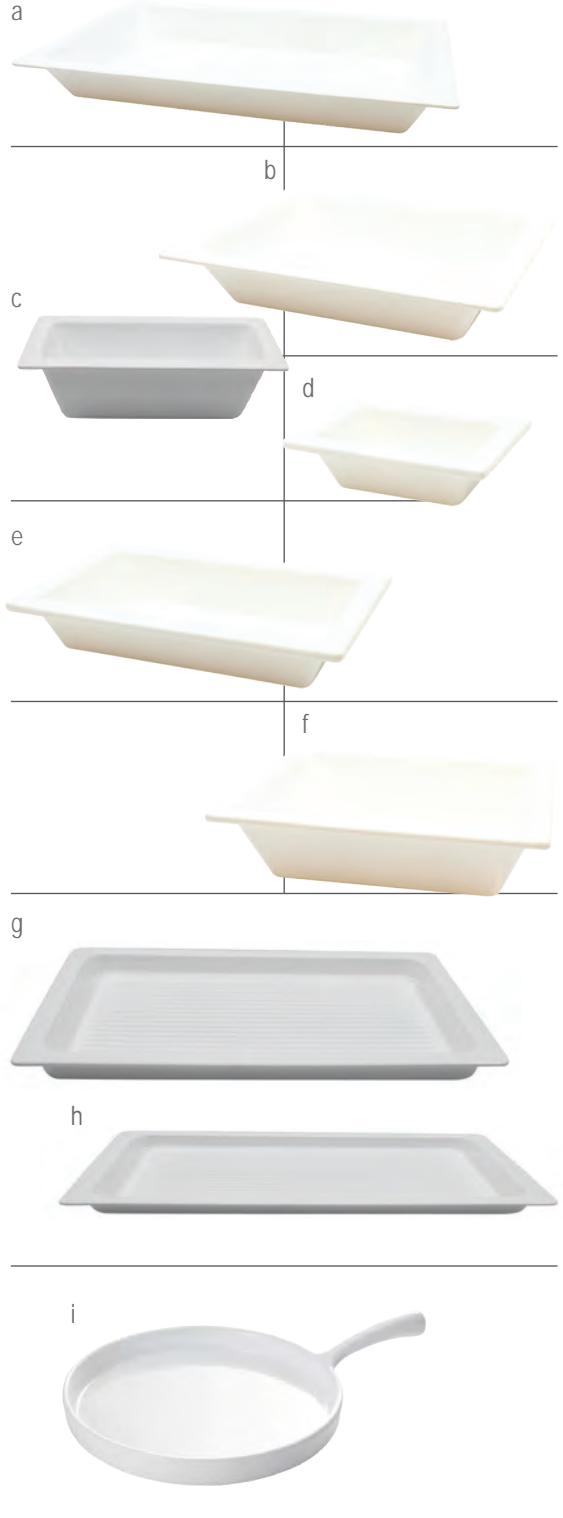

BUFFET, CATERING & DISPLAY
PROFESSIONAL BAKEWARE CAST ALUMINIUM