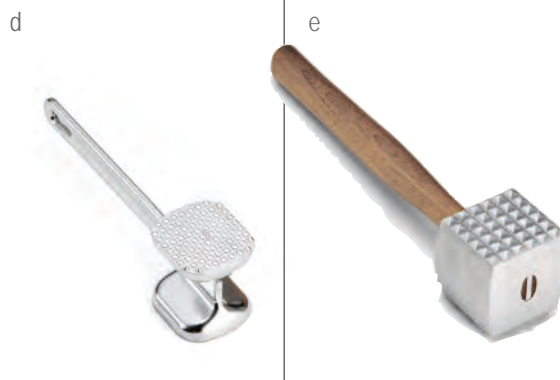

MEAT TENDERISERS

CAST ALUMINIUM & WOOD

Item	Description	Dimensions	Min Order/ Case Pack	List Price (€)
d 3005	Cast Aluminium Double-Sided Flatten or Tenderize	25.5x6.5x7cm	1 / 36	8.69 ea
e 3016	Cast Aluminium, Wood Handle 4-Sided Flatten or Tenderize	33x7x7.5cm	1 / 12	13.63 ea