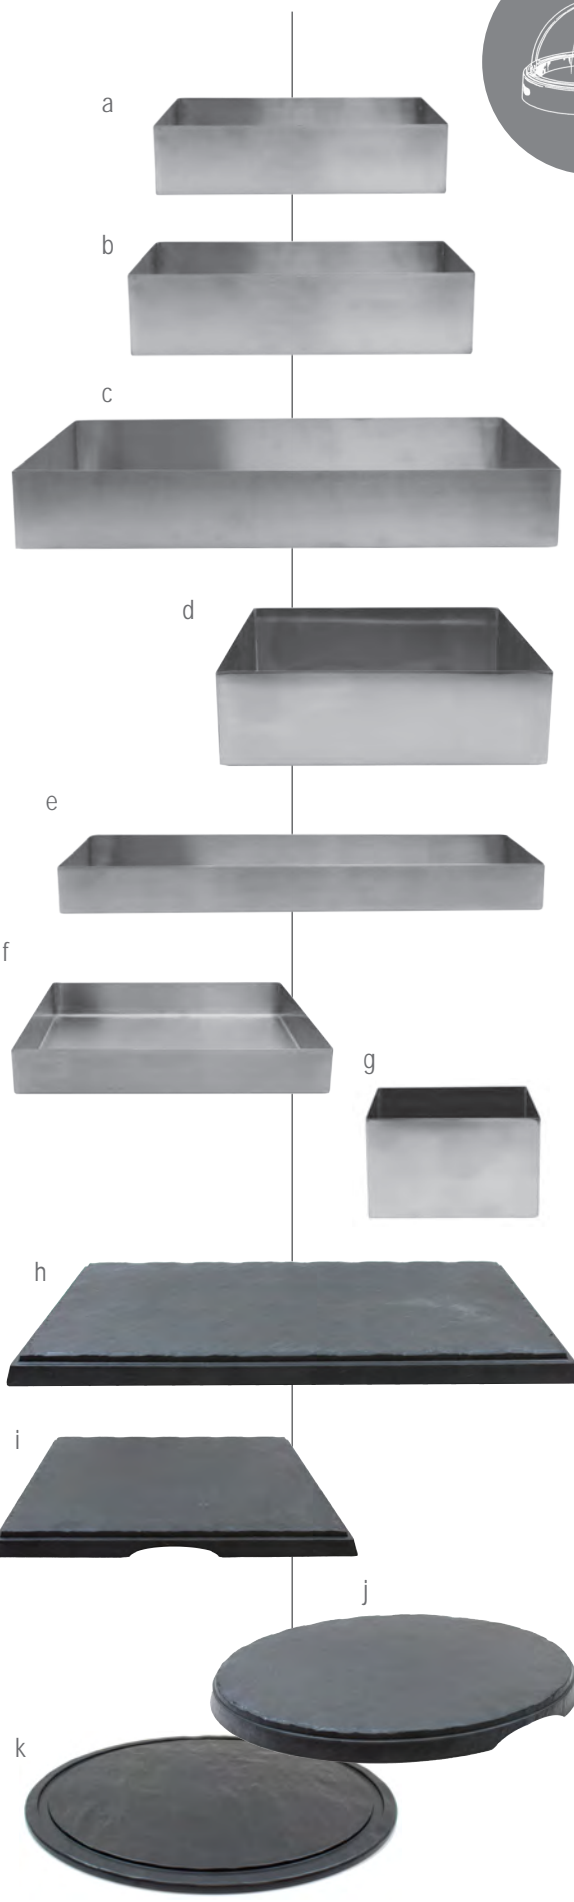

Item	Description	Dimensions	Capacity	Min Order/ Case Pack	List Price(€)
a	SS4026 Straight-Sided Bowl	25.5x12.5x7.5cm	2.8 L	1 / 8	31.34 ea
b	SS4027 Straight-Sided Bowl	30.5x15x7.5cm	4 L	1 / 8	41.16 ea
c	SS4033 Straight-Sided Bowl	51x30.5x7.5cm	13.6 L	1 / 6	82.80 ea
	SS4017 Straight-Sided Bowl	51x15x8cm	6.8 L	1 / 8	57.34 ea
d	SS4005 Straight-Sided Bowl	30.5x25.5x8cm	6.8 L	1 / 8	50.93 ea
	SS4004 Straight-Sided Bowl	25.5x25.5x7.5cm	5.7 L	1 / 8	45.58 ea
e	SS4007 Straight-Sided Bowl	38x12.5x4cm	2 L	1 / 8	26.98 ea
	SS4008 Straight-Sided Bowl	38x12.5x7.5cm	4.3 L	1 / 8	41.54 ea
f	SS4014 Straight-Sided Bowl	25.5x25.5x4cm	2.8 L	1 / 8	31.18 ea
g	SS4024 Straight-Sided Bowl	12.5x12.5x7.5cm	1.4 L	1 / 8	22.27 ea
	SS4025 Straight-Sided Bowl	15x15x7.5cm	2 L	1 / 8	26.21 ea

FROSTONE SLATE COLLECTION™ DISPLAYS

MELAMINE

- Stylish pieces in a textured slate finish and a choice of shapes
- Raised to bring height and interest to your buffet display
- Lightweight and durable melamine, ideal for easy movement and regular cleaning

Item	Description	Dimensions	Min Order/ Case Pack	List Price (€)
h	MGD2112 Rectangular Melamine Display	53.5x32.5x3cm	1 / 3	25.71 ea
i	MGD1616 Square Melamine Display	42x42x3cm	1 / 3	26.00 ea
j	MGD16 Round Melamine Display	41.5x41.5x3cm	1 / 4	20.66 ea
k	MGC13 Round Black Tray with Channel	33x33x1cm	1 / 4	25.08 ea

Pair item MGC13 with any of our cake dome covers on p37

BUFFET, CATERING & DISPLAY
COLD HOLDING SERVERS & DISPLAYS