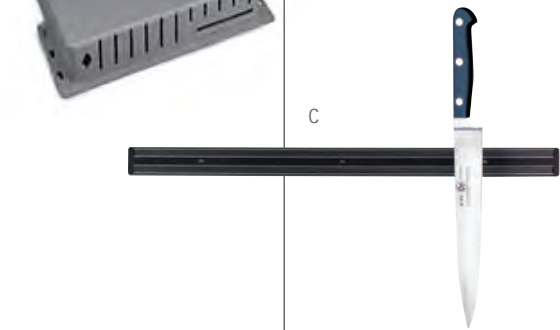

KNIFE HOLDERS

ABS PLASTIC

Screws included. Knife not included

Item	Description	Dimensions	Min Order/ Case Pack	List Price (€)
c 2913P	Knife Holder	34.5cm	1 / 36	8.90 ea
2918P	Knife Holder	46.5cm	1 / 36	12.31 ea
2924P	Knife Holder	62cm	1 / 24	15.46 ea