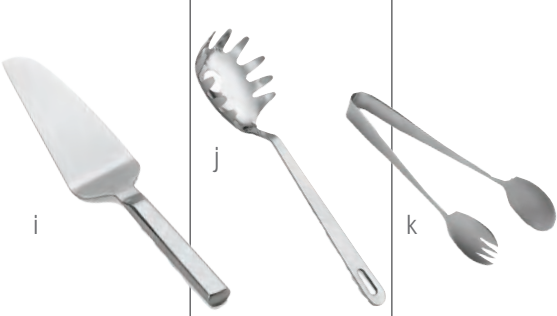

DALTON COLLECTION™ SERVING UTENSILS

18/8 STAINLESS STEEL

- Classic and elegant additions to your serving station
- Curved handle prevents utensils from sliding into dishes
- Features brushed finish handles

Item	Description	Dimensions	Min Order/ Case Pack	List Price (€)
a	5304 Soup Ladle, 120 ml	9.5x5.5x33cm	1 / 12	26.01 ea
b	5311 Two Tine Fork	2.5x2x24cm	1 / 12	10.72 ea
c	5331 Buffet Cake Server	5.5x2x25.5cm	1 / 12	13.77 ea
d	5332 Buffet Server	5.5x2x26cm	1 / 12	13.77 ea
e	5333 Solid Serving Spoon	7x4x35cm	1 / 12	12.24 ea
f	5334 Slotted Serving Spoon	7x4x35cm	1 / 12	12.89 ea

DALTON II COLLECTION™ SERVING UTENSILS

18/8 STAINLESS STEEL

Item	Description	Dimensions	Min Order/ Case Pack	List Price (€)
g	3606 Tong, Brushed Finish	15cm	1 / 12	5.74 ea
h	3609 Tong, Brushed Finish	24cm	1 / 12	10.13 ea
	3612 Slotted Serving Spoon, Brushed Finish	30cm	1 / 12	11.88 ea

SERVING UTENSILS

STAINLESS STEEL

Item	Description	Dimensions	Min Order/ Case Pack	List Price (€)
i	4331 Polished Finish Pastry Turner	28x5.5x3.5cm	1 / 12	3.94 ea
j	2068 Pasta Grabber, Oval Bowl	29x7x5cm	1 / 12	7.10 ea
k	4403 Tongs	19cm	1 / 12	4.34 ea
l	4405 Tongs	16.5cm	1 / 12	2.28 ea

POLYSTYRENE

500LC	Polystyrene Ladle	31x10x4.5cm	12 / 12	4.30 ea

BUFFET, CATERING & DISPLAY
BUFFET ACCESSORIES