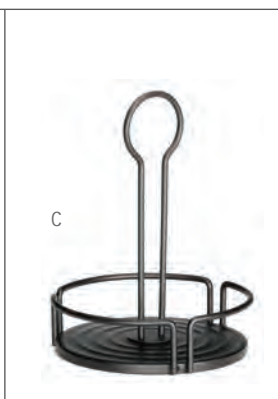

VERSA RACK™ CONDIMENT RACKS

ASSORTED

Item	Description	Dimensions	Min Order/ Case Pack	List Price (€)
BRUSHED 18-8 STAINLESS STEEL				
a	BRDIA633 Versa Rack	16x16x25.5cm	2 / 2	24.98 ea
b	BRDIA679 Versa Rack	17.5x17.5x25.5cm	2 / 2	25.85 ea
HEAVY GAUGE 18-8 STAINLESS STEEL				
	DIA595 Versa Rack	16.5x16.5x25.5cm	2 / 2	22.78 ea
	DIA633 Versa Rack	17x17x25.5cm	2 / 2	24.43 ea
	DIA728 Versa Rack	18.5x18.5x25.5cm	2 / 2	27.82 ea
	DIA780 Versa Rack	20.5x20.5x25.5cm	2 / 2	29.26 ea
BLACK POWDER COATED METAL				
c	BKDIA595 Versa Rack	16.5x16.5x25.5cm	2 / 2	11.74 ea
	BKDIA633 Versa Rack	17x17x25.5cm	2 / 2	12.31 ea
	BKDIA679 Versa Rack	18.5x18.5x25.5cm	2 / 2	12.58 ea
	BKDIA728 Versa Rack	20.5x20.5x25.5cm	2 / 2	13.03 ea

CHALKBOARD VASES

GLASS & TWINE

- Rustic style decorative vases for your table settings and serving areas
- Chalkboard exterior for easy labelling
- Available in square or circular design, both with twine decoration

Item	Description	Dimensions	Min Order/ Case Pack	List Price (€)
d	CBV2552 Round	6.5x6.5x13.5cm	1 / 24	2.74 ea
e	CBV6218 Square	5x5x16cm	1 / 24	2.74 ea

RECYCLED GREEN GLASS VASES

Item	Description	Dimensions	Min Order/ Case Pack	List Price (€)
f	6622 Trumpet Vase	7x7x11cm	24 / 24	2.69 ea
g	6623 Conical Vase	7x7x10.5cm	24 / 24	2.69 ea

SOLAR LANTERN

GLASS & METAL

- Rechargeable, indoor and outdoor, solar powered lantern
- Arrives pre-charged with 8-10 hours of illumination
- Switch to the on position and place lantern in the sunlight to recharge

Item	Description	Dimensions	Min Order/ Case Pack	List Price (€)
h	SL362 LED Solar Lantern with Handle	9.5x8.5x9cm	1 / 36	8.45 ea