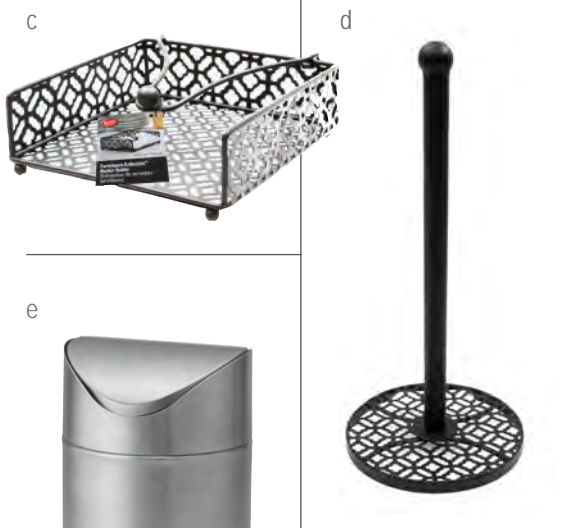

COUNTERTOP WASTE BINS

BRUSHED STAINLESS STEEL

- Mini bins to keep work surfaces and serving areas tidy
- Compact design saves valuable counter space

Item	Description	Dimensions	Min Order/Case Pack	List Price (€)
e	WM1 Mini Swing Top Waste Bin	12x12x17.7cm	1 / 12	12.43 ea