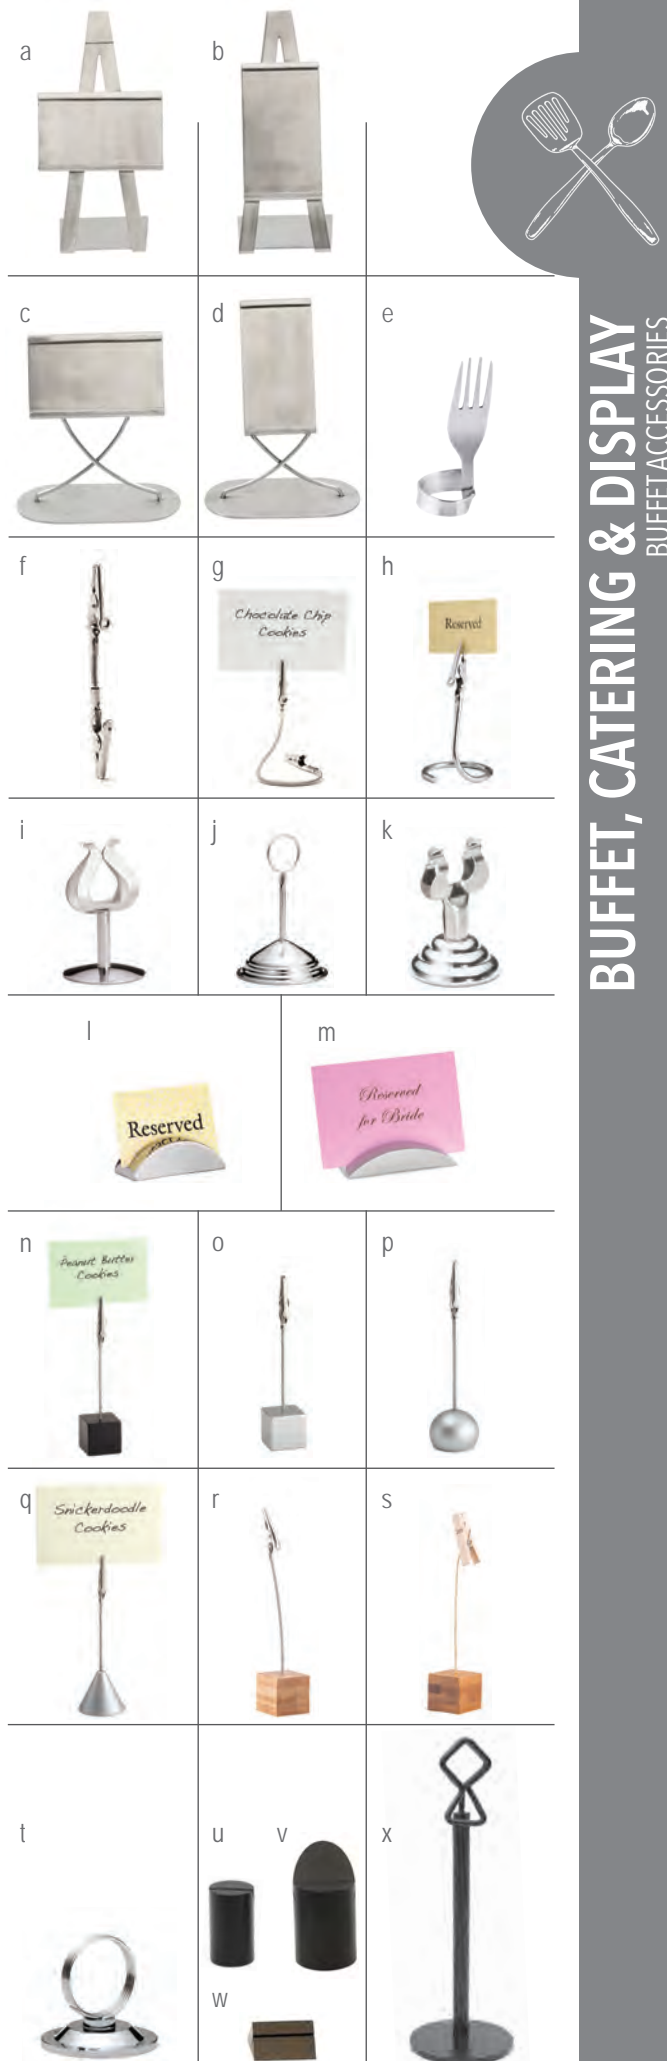

Item	Description	Dimensions	Min Order/ Case Pack	List Price (€)
STAINLESS STEEL				
a	CHH100 Horizontal Easel Card Holder	9x7x16.5cm	1 / 12	9.72 ea
b	CHV100 Vertical Easel Card Holder	7x6x16.5cm	1 / 12	9.22 ea
c	CHH200 Horizontal Card Holder	11.5x6x11.5cm	1 / 12	8.21 ea
d	CHV200 Vertical Card Holder	11x6x14cm	1 / 12	8.26 ea
e	BFCH4 Fork Card Holder	5x4x10cm	12 / 12	2.90 ea
f	CHX4 Double-sided Clip	11.5x1x1.5cm	1 / 12	1.91 ea
g	CHX8 Double-sided Clip	21.5x1x0.5cm	1 / 12	2.35 ea
h	CH2 Circle Clip	5x5x9cm	1 / 12	2.74 ea
i	2504 Harp Clip	5.5x5.5x10cm	1 / 6	5.33 ea
	2508 Harp Clip	6.5x6.5x19.5cm	1 / 6	6.48 ea
	2512 Harp Clip	7.5x7.5x30.5cm	1 / 6	7.63 ea
j	1306 Card Holder	15cm	1 / 6	10.40 ea
k	797 Card Holder	2x2x4cm	12 / 120	1.35 ea
l	RCH21 Card Holder	5x3x1.5cm	1 / 6	3.83 ea
m	RCH41 Card Holder	10x10x2.5cm	1 / 6	5.51 ea
PLASTIC				
n	4CHSBK Square Clip, Black	2.5x2.5x11cm	1 / 12	2.61 ea
o	4CHS Square Clip, Silver	2.5x2.5x11cm	1 / 12	2.61 ea
p	4CHR Round Clip, Silver	3x3x11cm	1 / 12	2.61 ea
q	4CHT Triangle Clip, Silver	3.5x3.5x12cm	1 / 12	2.61 ea
	CH5 Square Brushed Card Holder	2.5x2.5x11.5cm	1 / 12	2.33 ea
BAMBOO				
r	5CHBAM Square with Metal Clip	2.5x2.5x14cm	12 / 12	2.61 ea
s	5CHBAMCP Square with Clothespin Clip	2.5x2.5x14cm	12 / 12	2.61 ea
NICKEL PLATED				
t	596 Card Holder	5.5x5.5x5cm	24 / 24	1.42 ea
CAST ALUMINIUM				
u	CHCR100BK Round Card Holder, Black Anodized Finish	2x2x4cm	1 / 12	12.07 ea
v	CHCR120BK Slanted Card Holder, Black Anodized Finish	3x3x5.5cm	1 / 12	20.93 ea
w	CHCT125BK Triangular Card Holder, Black Anodized Finish	3x3x1.5cm	1 / 12	11.28 ea
BLACK POWDER COATED METAL				
	BKC2202 Stand with Clip	5x5x5cm	1 / 12	4.20 ea
	BKC2206 Stand with Clip	5x5x15cm	1 / 12	4.80 ea
x	BKC2208 Stand with Clip	5.5x5.5x20.5cm	1 / 12	5.16 ea
	BKC2212 Stand with Clip	5.5x5.5x30.5cm	1 / 12	5.64 ea