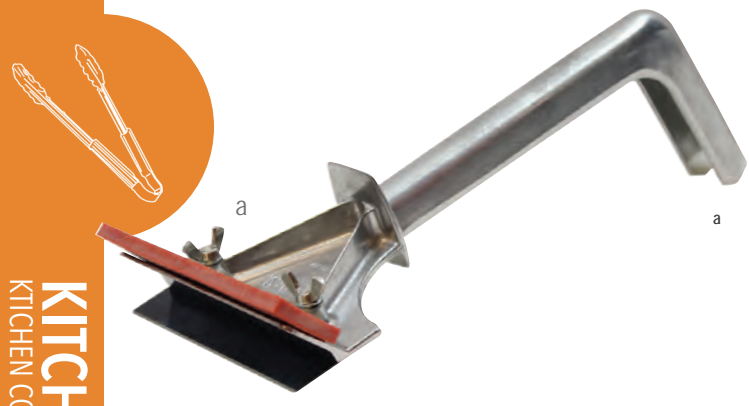

NICKEL PLATED FRAME, NON-STICK EGG RINGS

Item	Description	Dimensions	Min Order/ Case Pack	List Price (€)
e 1240	4 Egg Ring, Non-Stick, 10 cm dia	24.5x39.5x9.5cm	1 / 2	16.75 ea

e

PIZZA SCREEN

ALUMINIUM

Item	Description	Dimensions	Min Order/ Case Pack	List Price (€)
PS13	Pizza Screen	33cm dia	1 / 12	6.43 ea