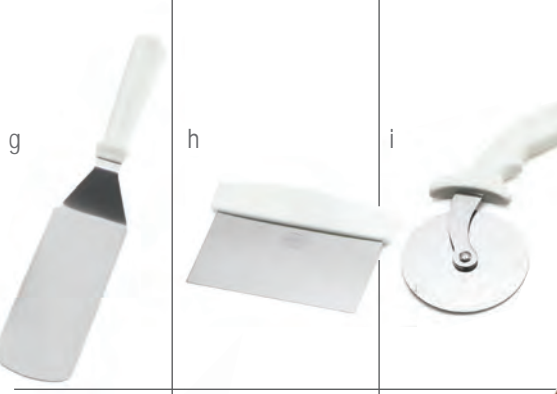

FOOD TURNERS & UTENSILS

Item	Description	Dimensions	Min Order/ Case Pack	List Price (€)
STAINLESS STEEL, WHITE PLASTIC HANDLES				
e	251W Turner, 12.5cm Squared Blade	28.5x6.9x7.6cm	1 / 12	2.90 ea
f	253W Scraper, 7.5cm Blade	24x8x1.5cm	1 / 12	2.24 ea
g	4100W Solid Turner, 18cm Rounded Blade	38.1x7.6x5cm	1 / 12	3.40 ea
	4100PW Perforated Turner	37.5x7.5x10cm	1 / 12	3.40 ea
h	4103W Dough Scraper	16.5x11.5x2cm	1 / 12	2.47 ea
i	4106W Pizza Wheel, 10cm	25x10x1.5cm	1 / 12	4.23 ea

Item	Description	Dimensions	Min Order/ Case Pack	List Price (€)
STAINLESS STEEL, WOOD HANDLES				
j	2003 Fish Turner, 15cm Blade	28x7.5x1.5cm	1 / 12	2.83 ea
k	254 Scraper, 10cm Blade	21.5x10x2cm	12 / 12	3.36 ea
l	4100S Solid Turner, 18cm Rounded Blade	36x7.5x7.5cm	12 / 12	4.56 ea