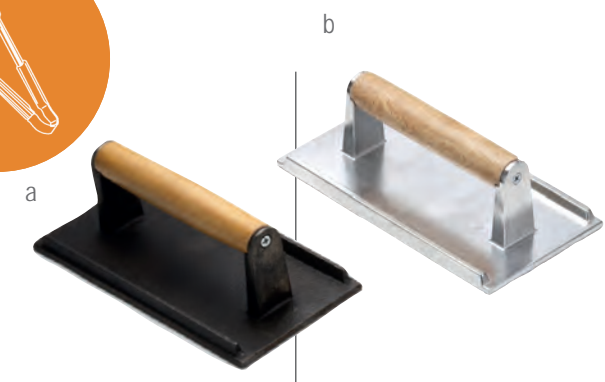

STEAK WEIGHTS

CAST ALUMINIUM OR CAST IRON

Item	Description	Dimensions	Min Order/Case Pack	List Price (€)
a	3004 Cast Aluminium	20.9x10.7x4.4cm	1 / 12	10.66 ea
b	3033 Cast Iron	21.5x10.7x6.9cm	1 / 12	9.96 ea