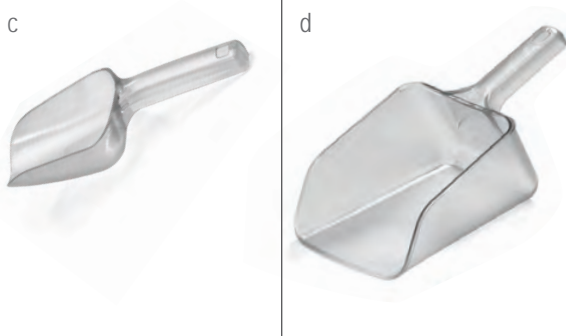

STAINLESS STEEL, ALUMINIUM OR TRITAN®

Aluminium Scoops are hand wash only.

Item	Description	Dimensions	Capacity	Min Order/ Case Pack	List Price (€)
b 512	4 oz Stainless Steel Scoop	8.5x3x24cm	120 ml	12 / 12	2.59 ea
605	5 oz Aluminum Scoop	18.5x7x4.5cm	150 ml	1 / 12	2.59 ea
612	12 oz Aluminum Scoop	22x8x5.5cm	355 ml	1 / 12	3.60 ea
624	24 oz Aluminum Scoop	26.5x10x6.5cm	710 ml	1 / 12	6.38 ea
638	38 oz Aluminum Scoop	30.5x11.5x10cm	1.1 L	1 / 12	7.70 ea
658	58 oz Aluminum Scoop	36x13.5x9cm	1.7 L	1 / 12	10.68 ea
685	85 oz Aluminum Scoop	40.5x16.5x9cm	2.5 L	1 / 12	15.13 ea
c 6076	6 oz Tritan® Scoop	25.5x8x5.5cm	180 ml	1 / 12	5.40 ea
60712	12 oz Tritan® Scoop	28x10x5cm	355 ml	1 / 12	6.98 ea
60732	32 oz Tritan® Scoop	28x12.5x9cm	950 ml	1 / 12	9.67 ea
d 60764	64 oz Tritan® Scoop	37x15x11.5cm	1.9 L	1 / 6	12.62 ea