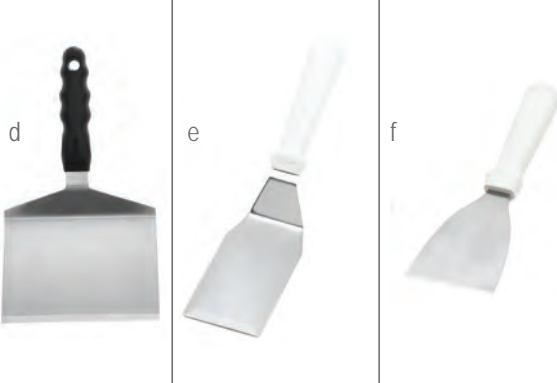

Item	Description	Dimensions	Min Order/ Case Pack	List Price (€)
a	242BKEU Pie Server	6.5x3x28cm	1 / 12	2.22 ea
b	251BKEU Turner	29x7x6cm	1 / 12	3.15 ea
c	253BKEU Scraper	8x2.5x24cm	1 / 12	2.42 ea
d	461BKEU Wide Turner	16x4.5x26cm	1 / 12	5.23 ea
	4100PBKEU Perforated Turner	7.5x5.5x38cm	1 / 12	3.50 ea
	4100BKEU Solid Turner	7.5x5.5x38cm	1 / 12	3.50 ea
	4104BKEU Sandwich Spreader	3x2.5x23.5cm	1 / 12	2.23 ea