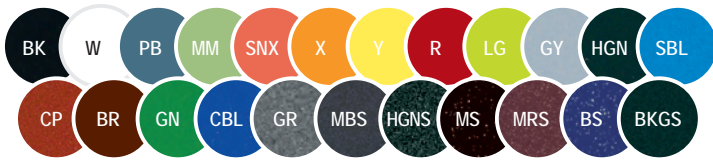

AURORA COLLECTION™

COATED CAST ALUMINIUM

COLD HOLDING COATING AVAILABLE IN 23 COLOURS

Item	Description	Dimensions	Capacity	Min Order/ Case Pack	Colour Coated (€)
	CW4048 Coated Full Pan Shallow	53.5x32.5x4cm	3.8 L	1 / 1	154.63 ea
a	CW4049 Coated Full Pan	53.5x32.5x6.5cm	9.7 L	1 / 1	150.60 ea
b	CW4052 Coated Half Pan	32.5x26.5x6.5cm	3.4 L	1 / 1	80.54 ea
	CW4050 Coated Full Pan Deep Divided	53.5x32.5x10cm	5.7 L	1 / 1	208.61 ea
	CW4054 Coated Half Long Pan	53.5x16.5x10cm	4.5 L	1 / 1	111.96 ea
c	CW4056 Coated Third Pan	32.5x18x10cm	2.8 L	1 / 1	74.90 ea
	CW4058 Coated Sixth Pan	18x16.5x10cm	1.1 L	1 / 1	52.34 ea
d	CW1796 Coated Extra Small Pan	12.5x18x5cm	295 ml	1 / 1	28.20 ea
	CW1797 Coated Small Pan	20.5x15x7.5cm	1.1 L	1 / 1	37.85 ea
e	CW1798 Coated Medium Pan	28.5x18.5x5cm	1.7 L	1 / 1	55.58 ea
f	CW1799 Coated Large Pan	30.5x25.5x7.5cm	4 L	1 / 1	79.73 ea

AURORA COLLECTION™

WITH GRILL MARKS

COATED CAST ALUMINIUM

COLD HOLDING COATING AVAILABLE IN 23 COLOURS

TO ORDER: **CW1420** **W**

item number colour code

Item	Description	Dimensions	Capacity	Min Order/ Case Pack	Colour Coated (€)
g	CW1240 Coated Full Grill Pan	53.5x32.5x4cm	4.8 L	1 / 1	151.40 ea
	CW1242 Coated Half Grill Pan	32.5x26.5x4cm	4.8 L	1 / 1	79.73 ea
h	CW1244 Coated Half Long Grill Pan	53.5x16.5x4cm	2.1 L	1 / 1	83.76 ea

PIZZA PANS

COATED CAST ALUMINIUM

COLD HOLDING COATING AVAILABLE IN 23 COLOURS

TO ORDER: **CW1420** **W**

item number colour code

Item	Description	Dimensions	Min Order/ Case Pack	Colour Coated (€)
i	CW4140 Coated Pizza Pan with Handle	26x18.5x4cm	1 / 1	38.65 ea
	CW4100 Coated Pizza Pan with Handle	58.5x41.5x3cm	1 / 1	93.41 ea

coated cast aluminium is for cold service only

TO ORDER:

CW1420

item number

W

colour code