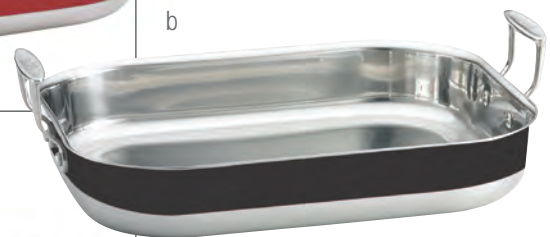

COLOURED TRI-PLY COOKWARE

STAINLESS STEEL

- Suitable for oven use and induction-ready
- Use on stove top or hot plate, with gas, steam or induction hob
- Even heat distribution is ensured via the stainless steel and aluminium tri-ply construction

TO ORDER:

CW2030 **BK**
Item NUMBER Colour

AVAILABLE IN 2 COLOURS

Item	Description	Dimensions	Capacity	Min Order/ Case Pack	List Price (€)
a	CW2030* Roast Pan	33.5x24.5x11cm	4 L	1 / 6	129.22 ea
b	CW2032* Roast Pan (Not Induction Ready)	41x29.5x11cm	6.8 L	1 / 4	170.76 ea
c	CW7002* Sauce Pan	25x17x10cm	2.3 L	1 / 8	101.52 ea
d	CW7004* Sauce Pan	27.5x19.5x11.5cm	3.4 L	1 / 8	103.85 ea
e	CW7010* Braiser with 2 Handles	33.5x25.5x6.5cm	3.4 L	1 / 6	85.39 ea

Induction ready unless otherwise noted.

- 18/8 Stainless Steel Interior
- Aluminium Core
- 18/0 Stainless Steel Exterior