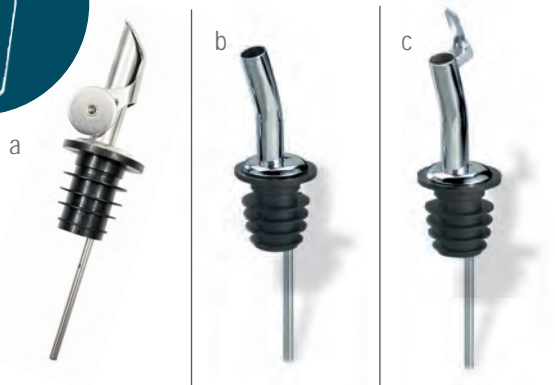

FREE FLOW POURERS

STAINLESS STEEL & PLASTIC

- Tapered design helps maintain counting accuracy
- Air-vent tube ensures smooth and consistent pouring
- Available in a variety of styles

Item	Description	Dimensions	Min Order/ Case Pack	List Price (€)
a	597P Stainless Steel Weighted Flip Cap Pourer	3.1x3.1x12cm	12 / 60	2.81 ea
b	320A Jet Pourer	3.1x3.1x12cm	12 / 60	1.56 ea
	H320C Free Flow Pourer with Hinged Flip Cap	3.1x3.1x12cm	12 / 12	4.36 ea
c	320C Hinged Flip Cap Jet Pourer	3.1x3.1x12cm	12 / 60	1.67 ea
d	330 Tapered Speed Pourer	3.1x3.1x11.4cm	12 / 60	1.20 ea
	330-S Tapered Speed Pourer	3.1x3.1x12cm	12 / 60	1.15 ea
e	598P Hinged Flip Cap Pourer Spout, Plastic Vent Tube	3.1x3.1x12cm	12 / 60	1.80 ea
	345 Chrome Free Flow Liquor Pourer,	3.1x3.1x12cm	12 / 60	1.75 ea
f	670 Chrome Plated Spout, No Collar	3.1x3.1x6.9cm	12 / 144	0.71 ea
g	671 Chrome Plated Spout, Black Collar	3.8x3.8x6.9cm	12 / 144	0.88 ea

PLASTIC ECONOMY POURERS

AVAILABLE IN 4 COLOURS

Item	Description	Dimensions	Min Order/ Case Pack	List Price (€)
35R	Red Pourer	3.1x3.1x6.9cm	12 / 144	0.29 ea
h	35BK Black Pourer	3.1x3.1x6.9cm	12 / 144	0.29 ea
	35G Green Pourer	3.1x3.1x6.9cm	12 / 144	0.29 ea
	35W White Pourer	3.1x3.1x6.9cm	12 / 144	0.29 ea

PLASTIC WITH SANITARY SCREEN

Item	Description	Dimensions	Min Order/ Case Pack	List Price (€)
i	33BK Black Pourer	3.1x3.1x5.7cm	12 / 144	0.37 ea

WHISKEY POURERS

PLASTIC

COLOUR CODED COLLAR

Item	Description	Dimensions	Min Order/ Case Pack	List Price (€)
1802	Clear	3.1x3.1x10.7cm	12 / 144	0.55 ea
1805	Clear Spout with Black Collar	4.4x4.4x10.7cm	12 / 12	0.62 ea
j	1806 Red Spout, Red Collar	4.4x4.4x10.7cm	12 / 12	0.62 ea
k	1800 Chrome Plated Spout, No Collar	3.1x3.1x10.7cm	12 / 144	0.89 ea
	1807 Green Spout with Green Collar	4.4x4.4x10.7cm	12 / 12	0.65 ea