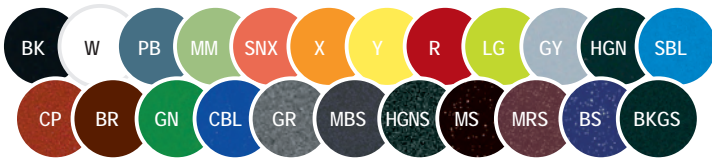

CONTEMPORARY COLLECTION™

COATED CAST ALUMINIUM

coated cast aluminium is for cold service only

TO ORDER:

CW1420

W

item number

colour code

COLD HOLDING COATING AVAILABLE IN 23 COLOURS

Item	Description	Dimensions	Capacity	Min Order/ Case Pack	Colour Coated (€)
a	CW4036 Coated Straight-Sided Bowl	25.5x25.5x15cm	9.1 L	1 / 1	155.94 ea
	CW4034 Coated Straight-Sided Bowl	51x25.5x15cm	18.5 L	1 / 1	176.93 ea
b	CW4014 Coated Straight-Sided Bowl	25.5x25.5x4cm	1.7 L	1 / 1	101.40 ea
	CW4024 Coated Straight-Sided Bowl	12.5x12.5x7.5cm	945 ml	1 / 1	49.90 ea
c	CW4004 Coated Straight-Sided Bowl	25.5x25.5x7.5cm	3.8 L	1 / 1	124.13 ea
	CW4026 Coated Straight-Sided Bowl	12.5x25.5x7.5cm	1.9 L	1 / 1	67.46 ea
d	CW4008 Coated Straight-Sided Bowl	38x12.5x7.5cm	3.1 L	1 / 1	107.86 ea
e	CW4006 Coated Straight-Sided Bowl	50x17.5x8cm	5.4 L	1 / 1	138.84 ea
	CW4088 Coated Round Bowl	20.5x20.5x11cm	1.4 L	1 / 1	46.06 ea
	CW4090 Coated Round Slanted Bowl	25.5x25.5x12.5cm	2.8 L	1 / 1	68.12 ea

a

b

c