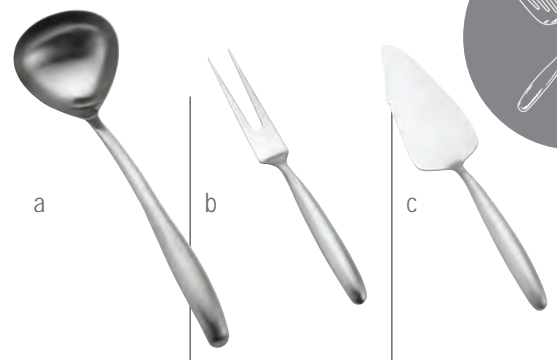

DALTON COLLECTION™ SERVING UTENSILS

18/8 STAINLESS STEEL

- Classic and elegant additions to your serving station
- Curved handle prevents utensils from sliding into dishes
- Features brushed finish handles

Item	Description	Dimensions	Min Order/ Case Pack	List Price (€)
a	5304 Soup Ladle, 120 ml	9.5x5.5x33cm	1 / 12	26.01 ea
b	5311 Two Tine Fork	2.5x2x24cm	1 / 12	10.72 ea
c	5331 Buffet Cake Server	5.5x2x25.5cm	1 / 12	13.77 ea
d	5332 Buffet Server	5.5x2x26cm	1 / 12	13.77 ea
e	5333 Solid Serving Spoon	7x4x35cm	1 / 12	12.24 ea
f	5334 Slotted Serving Spoon	7x4x35cm	1 / 12	12.89 ea

DALTON II COLLECTION™ SERVING UTENSILS

18/8 STAINLESS STEEL

Item	Description	Dimensions	Min Order/ Case Pack	List Price (€)
g	3606 Tong, Brushed Finish	15cm	1 / 12	5.74 ea
h	3609 Tong, Brushed Finish	24cm	1 / 12	10.13 ea
	3612 Slotted Serving Spoon, Brushed Finish	30cm	1 / 12	11.88 ea

SERVING UTENSILS

STAINLESS STEEL

Item	Description	Dimensions	Min Order/ Case Pack	List Price (€)
i	4331 Polished Finish Pastry Turner	28x5.5x3.5cm	1 / 12	3.94 ea
j	2068 Pasta Grabber, Oval Bowl	29x7x5cm	1 / 12	7.10 ea
k	4403 Tongs	19cm	1 / 12	4.34 ea
l	4405 Tongs	16.5cm	1 / 12	2.28 ea

POLYSTYRENE

500LC	Polystyrene Ladle	31x10x4.5cm	12 / 12	4.30 ea

BUFFET, CATERING & DISPLAY
BUFFET ACCESSORIES