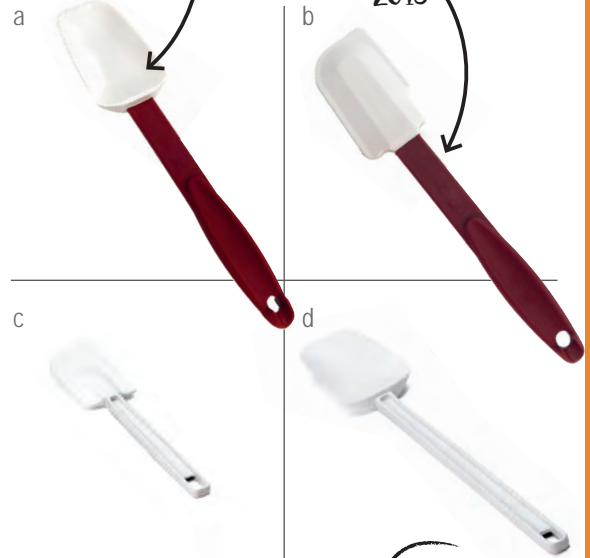

SILICONE & NYLON

• Heat resistant to 260°C

Item	Description	Dimensions	Min Order/ Case Pack	List Price (€)
SILICONE SPOON, NYLON HANDLE				
a 1865	Spoon	26.5cm	1 / 6	10.49 ea
1866	Spoon	35.5cm	1 / 6	13.37 ea
1867	Spoon	41.5cm	1 / 6	13.80 ea
NOTCHED SILICONE BLADE, NYLON HANDLE				
b 1862	Spatula	26.5cm	1 / 24	9.00 ea
1863	Spatula	35.5cm	1 / 24	10.58 ea
1864	Spatula	41.5cm	1 / 24	11.23 ea

RUBBER BLADE SPATULAS

EVA BLADE WITH POLYSTYRENE HANDLE

• Heat resistant to 70°C

Item	Description	Dimensions	Min Order/ Case Pack	List Price (€)
FLAT SHAPED, SPATULA				
c 1500	Spatula	24cm	24 / 24	1.27 ea
1510	Spatula	25.5cm	24 / 24	1.32 ea
1514	Spatula	35.5cm	24 / 24	2.18 ea
1516	Spatula	40.5cm	24 / 24	2.47 ea
SPOON SHAPED, SPATULA				
d 2510	Spoon Spatula	24cm	24 / 24	1.66 ea
2514	Spoon Spatula	35.5cm	24 / 24	2.93 ea
2516	Spoon Spatula	42cm	12 / 12	3.29 ea

WHIPS

STAINLESS STEEL

• 16 sealed wires
• 2 mm wire gauge

Item	Description	Dimensions	Min Order/ Case Pack	List Price (€)
SF10	French Whip	26cm	1 / 12	5.09 ea
SF12	French Whip	30.5cm	1 / 12	5.78 ea
SF14	French Whip	35.5cm	1 / 12	6.07 ea
e SF16	French Whip	40.5cm	1 / 12	6.94 ea
SF18	French Whip	45.5cm	1 / 12	7.73 ea
SF20	French Whip	51cm	1 / 12	8.50 ea
SF24	French Whip	61cm	1 / 12	9.29 ea
STAINLESS STEEL				
• 24 fine wires • 2 mm wire gauge				
f SP10	Piano Whip	25.5cm	1 / 12	4.92 ea
SP12	Piano Whip	30.5cm	1 / 12	5.30 ea
SP14	Piano Whip	35cm	1 / 12	5.59 ea
SP16	Piano Whip	38cm	1 / 12	6.24 ea

Same great product,
fresh new look!

New colour
handle for
2019

KITCHEN TOOLS
FOOD PREP TOOLS & GADGETS