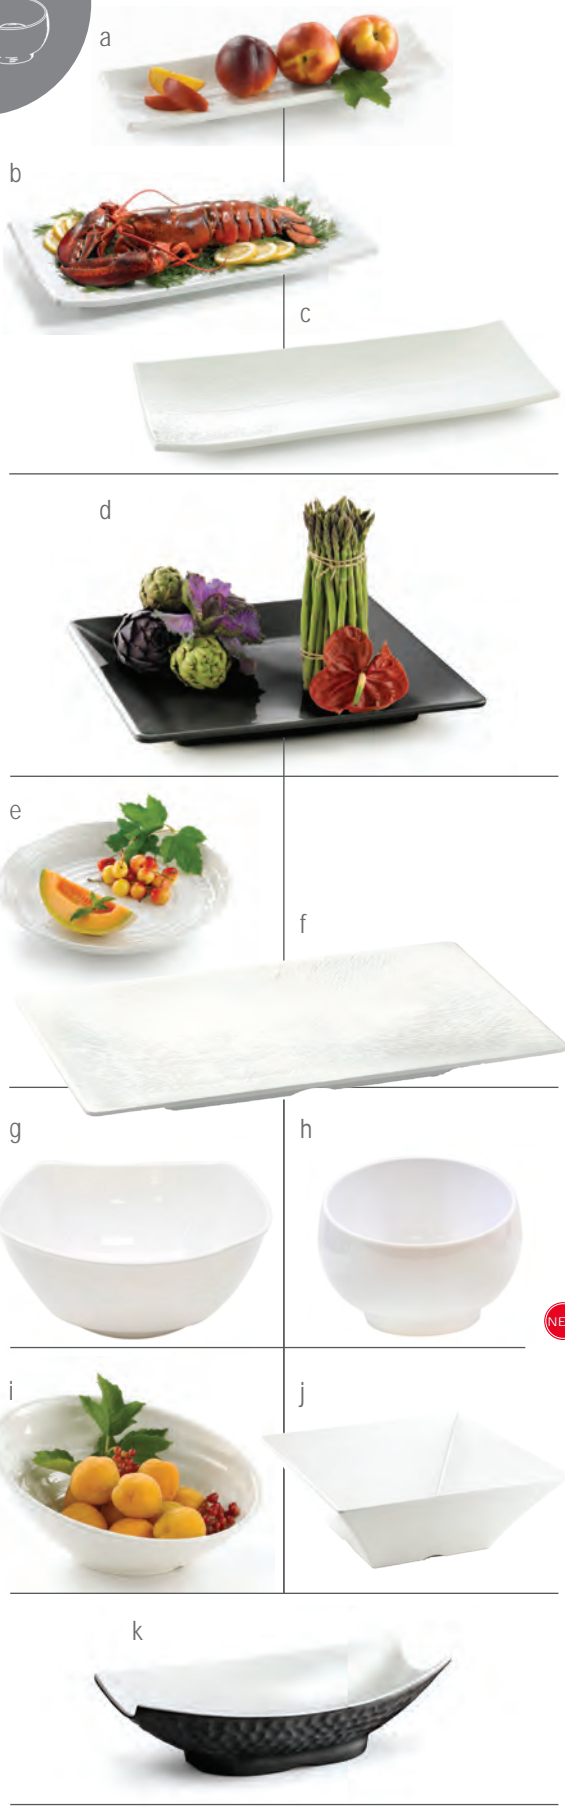

Made from durable
break resistant melamine

FROSTONE COLLECTION™

MELAMINE

Item	Description	Dimensions	Capacity	Min Order/ Case Pack	List Price (€)
a	M165 Rectangular Display Tray	40x12x2.5cm	—	1/3	10.60 ea
	M186 Rectangular Display Tray	45x14x2.5cm	—	1/3	13.06 ea
	M2010 Rectangular Display Tray	49.5x26.5x3cm	—	1/3	33.45 ea
b	M206 Rectangular Display Tray	51x16x2.5cm	—	1/3	19.56 ea
c	M2511 Rectangular Display Tray	63x26x4cm	—	1/3	36.71 ea
	M2811 Rectangular White Tray	70x26.5x5cm	—	1/3	41.56 ea
	M1414 Square Tray, White	36x36x3cm	—	1/3	26.93 ea
d	BKM1414 Square Tray, Black	36x36x3cm	—	1/3	28.34 ea
	M1717 Square Tray, White	42x42x4cm	—	1/3	35.89 ea
	M1919 Square Tray, White	47.5x47.5x4.5cm	—	1/3	45.65 ea
	M2213 Rectangular Tray, White	56x32.5x5.5cm	—	1/3	37.53 ea
PEBBLED FINISH					
e	M14 Round Pebbled Pattern Tray, White	36.5x36.5x4.5cm	—	1/3	22.07 ea
	BKM14 Round Tray, Black	36.5x36.5x4.5cm	—	1/3	23.23 ea
	M18 Square Tray, White	46x46x1.5cm	—	1/3	37.53 ea
	M22 Round Pebbled Pattern Tray, White	55x55x5.5cm	—	1/3	48.11 ea
	M1612 Oval Pebbled Pattern Tray, White	40.5x30.5x3cm	—	1/3	22.00 ea
	MPD21 Round Tray, White (Fits Cover PC2)	47x47x4.5cm	—	1/6	48.87 ea
f	MPD2415 Rectangular Tray, White (Fits Cover PC1)	52.5x32.5x4.5cm	—	1/6	51.20 ea
SMOOTH FINISH					
	WB7 Wavy Melamine Bowl, White	18.5x18.5x8.5cm	1.4 L	1/6	6.29 ea
	WB9 Wavy Melamine Bowl, White	21.5x21.5x9.5cm	2.3 L	1/3	9.50 ea
g	WB13 Wavy Melamine Bowl, White	32.5x32.5x16.5cm	7.7 L	1/3	19.01 ea
	WB16 Wavy Melamine Bowl, White	40x40x17.5cm	12.8 L	1/3	26.40 ea
	MBS6 Round Slanted Bowl with Base, White	17.5x17x13.5cm	1.1 L	1/6	18.24 ea
h	MBS75 Round Slanted Bowl with Base, White	20.5x20x15cm	1.4 L	1/3	25.99 ea
	MBT126 Sloped Round Bowl, White	35.5x31.5x14.5cm	2.6 L	1/3	27.72 ea
i	MBT115 Round Sloped White with Glitter Bowl	31x27x12.5cm	1.6 L	1/3	19.56 ea
j	MB166 Square Bowl, White	40x40x14.5cm	15.1 L	1/3	45.13 ea
	MB104 Square Bowl, White	25.5x25.5x10cm	3.1 L	1/3	15.39 ea
PEBBLED FINISH, BLACK					
k	MB154BKW Round Black Matte Exterior with White Glossy Interior, Pebbled Pattern Bowl	37.5x22x10cm	2.1 L	1/3	21.96 ea