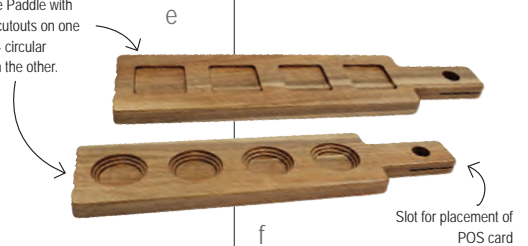

PADDLE FLIGHTS

ACACIA OR BAMBOO

- Fun way to serve samples of beers, cocktails or appetisers
- Reversible for use with different made-to-measure glasses
- Features a handle and slot for your labeling card

Item	Description	Dimensions	Min Order/ Case Pack	List Price (€)
e	FLIGHT1 Wood Paddle Flight, Bamboo, Holds 4 Glasses (Up to 5.7 cm dia) *Glasses Not Included	43x10x1.5cm	1 / 10	8.16 ea
f	FLIGHT2 Wood Paddle Flight, Acacia, Holds 4 Glasses (Up to 5.7 cm dia) *Glasses Not Included	43x10x1.5cm	1 / 10	8.16 ea

Reversible Paddle with 4 square cutouts on one side and 4 circular cutouts on the other.

Slot for placement of POS card

COCKTAIL/BEER SETS

GLASS

- Quirky tasting glasses with a vintage twist to coordinate with any décor
- Choose from Mason Jar style with handles or vintage style without handles
- Fit together with our Reversible Tasting Flights

Item	Description	Dimensions	Capacity	Min Order/ Case Pack	List Price (€)
g	FLBEER4 4½ oz Mason Jar Glasses (4 per Pack)	7.5x5.5x8.5cm	135 ml	1 / 6	4.39 ea
h	FLGLASS4 4 oz Vintage Style Glasses (4 per Pack)	6x6x7cm	120 ml	1 / 6	4.39 ea