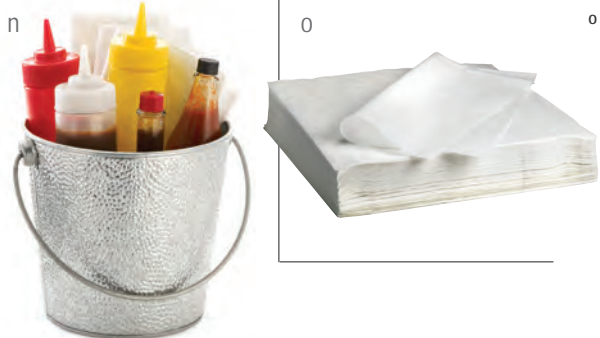

BRICKHOUSE COLLECTION™ CONTINUED

STAINLESS STEEL

Item	Description	Dimensions	Capacity	Min Order/Case Pack	List Price (€)
a	GRSS1 Ramekin, 1.5 oz	6x6x2.5cm	45 ml	12 / 12	0.70 ea
b	GRSS2 Ramekin, 2.5 oz	5.5x5.5x4.5cm	75 ml	12 / 12	0.70 ea
c	GRSS3 Ramekin, 3 oz	7x7x4.5cm	90 ml	12 / 12	0.91 ea
d	GTSS28 Slanted Round Fry Cup	8.5x8.5x11.5cm	280 ml	1 / 12	3.14 ea
e	GTSS375 Slanted Round Fry Cup	9.5x9.5x12.5cm	295 ml	1 / 12	3.65 ea
f	GTSS31 Round Cup	9x9x9cm	385 ml	1 / 12	3.65 ea
g	GTSS4 Tapered Square Fry Cup	10.1x10.1x9.5cm	445 ml	1 / 12	4.32 ea
h	GTSS45 Round Cup	10.1x10.1x12cm	680 ml	1 / 12	4.32 ea

GALVANIZED COLLECTION™

GALVANIZED STEEL

- A stylish solution for serving a relaxed menu
- Durable and lightweight, a pebble texture offers added appeal
- Choose from a range of round and oval platters

Item	Description	Dimensions	Capacity	Min Order/Case Pack	List Price (€)
i	GP8 Round Diner Platter	21x21x3cm	—	1 / 12	6.89 ea
	GP10 Round Diner Platter	26.5x26.5x3.5cm	—	1 / 12	7.97 ea
j	GP12 Round Diner Platter	32x32x3cm	—	1 / 12	8.88 ea
k	GP96 Oval Diner Platter	24x15x5cm	—	1 / 12	7.34 ea
	GP129 Oval Diner Platter	31x22x5.5cm	—	1 / 12	10.03 ea
l	GT33 Round Pail, Handle	9.5x8.2x7.6cm	265 ml	1 / 12	2.81 ea
m	GT44 Round Pail, Handle	11.4x10.1x9.5cm	490 ml	1 / 12	3.14 ea
n	GT87 Round Pail, Handle	23.4x20.9x17.7cm	5.7 L	1 / 4	17.74 ea

BASKET LINERS

FOOD GRADE PAPER

Item	Description	Dimensions	Min Order/Case Pack	List Price (€)
o	ACP7 White Liners	18x18cm	1 / 6	40.75 m
	ACP12 White Liners	31x31cm	1 / 5	39.41 m