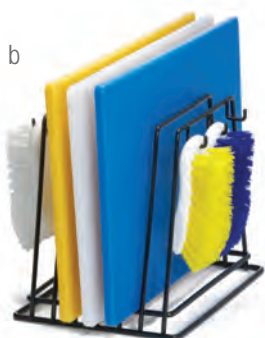

*Brushes and boards not included.