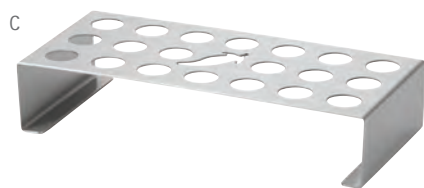

DISPOSABLE TASTING SPOONS

100 per pack

Item	Description	Dimensions	Min Order/Case Pack	List Price (€)
f	BAMSP425 Wood Tasting Spoons	11.5cm	12 / 12	6.50 pk