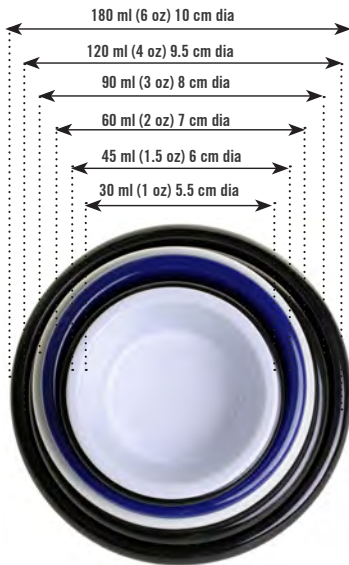

*Perfect for sauces,
sides and dips*

RAMEKINS

MELAMINE

- Versatile ramekins in a range of colours and sizes
- Ideal for serving side dishes, dressings and for easy portion control
- Nest together for easy storage

AVAILABLE IN UP TO 8 COLOURS

Item	Description	Dimensions	Capacity	Min Order/ Case Pack	List Price (€)
RAM2RGN	2 oz, Ribbed, Green	7x7x3cm	60 ml	12 / 12	1.08 ea
RAM3RGN	3 oz, Ribbed, Green	8.5x8.5x3.5cm	90 ml	12 / 12	1.56 ea
RAM4RGN	4 oz, Ribbed, Green	9x9x4cm	120 ml	12 / 12	1.92 ea
RAM2RR	2 oz, Ribbed, Red	7x7x3cm	60 ml	12 / 12	1.08 ea
RAM3RR	3 oz, Ribbed, Red	8.5x8.5x3.5cm	90 ml	12 / 12	1.56 ea
RAM4RR	4 oz, Ribbed, Red	9x9x4cm	120 ml	12 / 12	1.92 ea
RAM2RX	2 oz, Ribbed, Orange	7x7x3cm	60 ml	12 / 12	1.08 ea
RAM3RX	3 oz, Ribbed, Orange	8.5x8.5x3.5cm	90 ml	12 / 12	1.56 ea
RAM4RX	4 oz, Ribbed, Orange	9x9x4cm	120 ml	12 / 12	1.92 ea
RAM2RW	2 oz, Ribbed, White	7x7x3cm	60 ml	12 / 12	1.08 ea
RAM3RW	3 oz, Ribbed, White	8.5x8.5x3.5cm	90 ml	12 / 12	1.56 ea
RAM4RW	4 oz, Ribbed, White	9x9x4cm	120 ml	12 / 12	1.92 ea
RAM2RBK	2 oz, Ribbed, Black	7x7x3cm	60 ml	12 / 12	1.08 ea
RAM3RBK	3 oz, Ribbed, Black	8.5x8.5x3.5cm	90 ml	12 / 12	1.56 ea
RAM4RBK	4 oz, Ribbed, Black	9x9x4cm	120 ml	12 / 12	1.92 ea

MELAMINE, ROUND