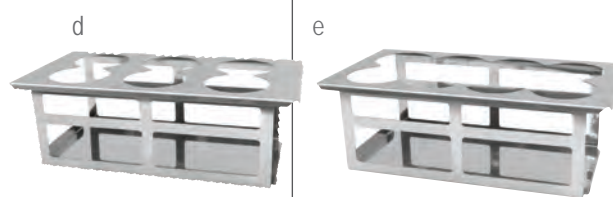

SQUEEZE BOTTLE TEMPLATE ORGANISERS

18-8 STAINLESS STEEL

Item	Description	Dimensions	Min Order/ Case Pack	List Price (€)
d	SQH6 Squeeze Bottle Template, holds up to (6) 63mm diameter bottles	33.5x18x11.5cm	1 / 6	35.95 ea
e	SQH8 Squeeze Bottle Template, holds up to (8) 63mm diameter bottles	33.5x18x11cm	1 / 6	35.95 ea
f	T4 Squeeze Bottle Template, holds up to (4) 53mm diameter bottles, Fits 1:6 size food pan	18x16x1cm	1 / 12	11.90 ea
g	T6 Squeeze Bottle Template, holds up to (6) 63mm diameter bottles, Fits 1:3 size food pan	32.5x18x1cm	1 / 12	15.26 ea
	*T6PK2 Squeeze Bottle Template, Holds 63 mm Bottles, Fits 1:3 Pan (2 per Pack)	32.5x18x1cm	1 / 12	33.60 ea
h	T8 Squeeze Bottle Template, holds up to (8) 53mm diameter bottles, Fits 1:3 size food pan	32.5x18x1cm	1 / 12	15.29 ea