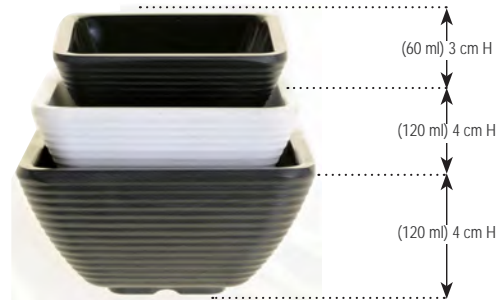

FROSTONE COLLECTION, RAMEKINS, MELAMINE

Item	Description	Dimensions	Capacity	Min Order/ Case Pack	List Price (€)
a MB21	Square, White, Sauce Bowls	7.5x7.5x2.5cm	60 ml	12 / 12	2.12 ea
b MB22	Oval Wavy White Bowl	9x6.5x4.5cm	45 ml	1 / 12	1.73 ea
MB32	Round White Bowl	8.5x8.5x4cm	60 ml	12 / 12	1.89 ea
MB63	Rectangular White Divided Bowl	14.5x7x2.5cm	120 ml	12 / 12	2.28 ea