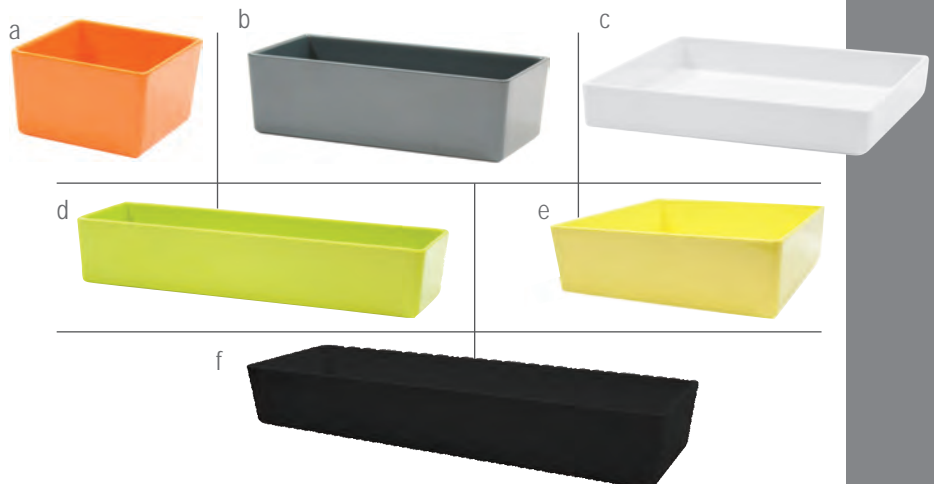

When ordering, add the colour code to the end of the item number.

DELI-CASE STRAIGHT-SIDED BOWLS

TO ORDER:

M4005 WH

ITEM NUMBER COLOUR

AVAILABLE IN 2 COLOURS

Item	Description	Dimensions	Capacity	Min Order/ Case Pack	List Price (€)	
	M4025*	Straight-Sided Bowl	15x15x7.5cm	1.2 L	1 / 12	15.46 ea
	M4027*	Straight-Sided Bowl	30.5x15x7.5cm	2.8 L	1 / 6	21.41 ea
	M4005*	Straight-Sided Bowl	30.5x25.5x7.5cm	4.7 L	1 / 6	29.85 ea
f	M4017*	Straight-Sided Bowl	51x15x7.5cm	4.7 L	1 / 4	29.85 ea
	M4033*	Straight-Sided Bowl	51x30.5x7.5cm	9.9 L	1 / 4	37.48 ea

When ordering, add the colour code to the end of the item number.

BUFFET, CATERING & DISPLAY
COLD HOLDING SERVERS & DISPLAYS

GASTRONORM DELI PANS

MELAMINE WITH SILICONE PADS

Item	Description	Dimensions	Capacity	Min Order/ Case Pack	List Price (€)
a	M11765BL 1:1 Straight-Sided Gastronorm Pan, White with Blue Trim	53.5x33x8cm	13.1 L	1 / 2	95.76 ea
b	M12765BL 1:2 Straight-Sided Gastronorm Pan, White with Blue Trim	32.5x26.5x8cm	6.5 L	1 / 3	49.08 ea
	M13765BL 1:3 Size Straight-Sided Gastronorm Pan, White with Blue Trim	32.5x18x8cm	4.3 L	1 / 3	39.72 ea
c	M16765BL 1:6 Size Straight-Sided Gastronorm Pan, White with Blue Trim	17.5x16x8cm	1.4 L	1 / 4	22.69 ea