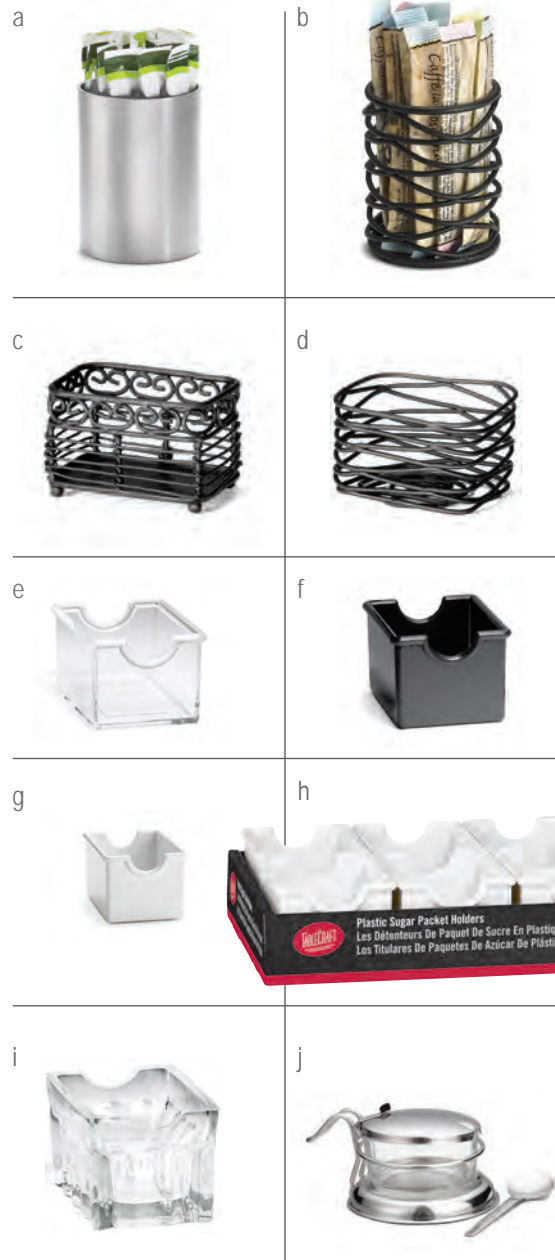

CONDIMENT JAR SET

CLEAR GLASS & STAINLESS STEEL

Item	Description	Dimensions	Capacity	Min Order/Case Pack	List Price (€)
j	357 Condiment Jar Set, 6 oz, Includes: Glass Jar, Stainless Steel Lid and Spoon	15.5x12x7.5cm	180 ml	1 / 48	13.68 ea