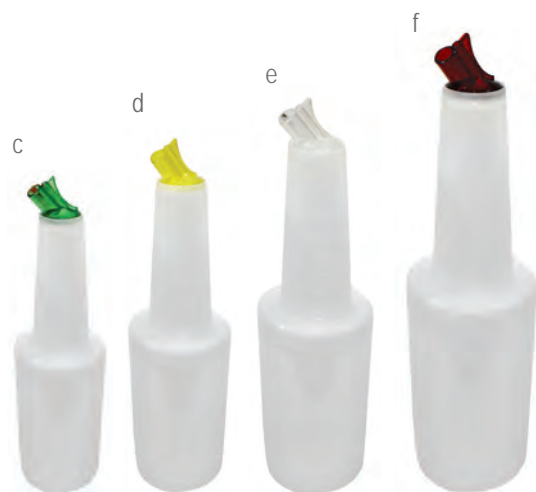

SAFERFOOD SOLUTIONS™ POURMASTER® SERIES

LDPE JAR, HDPE NECK & CAP

- Easy-pour bottles, with clog-resistant spouts, for mixers and juices
- Colour-coded for ease of identification and quick selection at busy times
- Made from NSF® certified materials for a safe, sanitary and easy-clean solution

SAFERFOOD SOLUTIONS™ POURMASTER® WITH LONG NECK TOP™

PourMaster® with Long Neck Top™ includes container, Long Neck Top™ and StorMaster™ cap.

Item	Description	Dimensions	Capacity	Min Order/ Case Pack	List Price (€)

a	N32A	1 Litre, Assorted Colours, 2 of Each Color	9x9x40cm	1 L	12 / 12	6.31 ea

SAFERFOOD SOLUTIONS™ POURMASTER® WITH LOW PROFILE TOP™

PourMaster® with Low Profile Top™ includes container, Low Profile Top™, and StorMaster™ cap.

Item	Description	Dimensions	Capacity	Min Order/ Case Pack	List Price (€)

b	N32LPA	1 Litre, Assorted Colours, 2 of Each Color	9x9x24cm	1 L	12 / 12	6.12 ea

POURMASTER® COMPLETES

AVAILABLE IN A SELECTION OF 6 DIFFERENT COLOURS

Item	Description	Dimensions	Capacity	Min Order/ Case Pack	List Price (€)