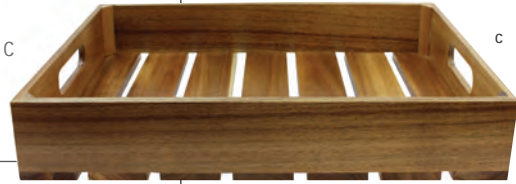

GASTRONORM WOOD CRATES

ACACIA & BLACK PAINTED WOOD

- High quality choice that brings a rustic, yet contemporary, feel to your serving presentation
- Designed to fit standard sized food pans
- Features handles for convenient use

Item	Description	Dimensions	Min Order/ Case Pack	List Price (€)

ACACIA WOOD

	CRATE11	1:1 Crate, Acacia	53x32.5x7cm	1 / 8	44.44 ea
a	CRATE12	1:2 Crate, Acacia	32.5x26.5x7cm	1 / 8	27.04 ea
b	CRATE13	1:3 Crate, Acacia	32.5x17.5x7cm	1 / 14	17.28 ea
	CRATE14	1:4 Crate, Acacia	26.5x16.5x7cm	1 / 14	16.63 ea
	CRATE114	1:1 Crate, Acacia	52.5x32.5x11cm	1 / 3	61.20 ea
	CRATE124	1:2 Crate, Acacia	32.5x26.5x11cm	1 / 10	45.10 ea
	CRATE134	1:3 Crate, Acacia	32.5x17.5x11cm	1 / 10	37.04 ea
	CRATE116	1:1 Crate, Acacia	52.5x32.5x16cm	1 / 3	81.94 ea
	CRATE126	1:2 Crate, Acacia	32.5x26.5x16cm	1 / 6	49.80 ea
d	CRATE136	1:3 Crate, Acacia	32.5x17.5x16cm	1 / 6	43.56 ea

BLACK PAINTED WOOD

	CRATE11BK	1:1 Crate, Black	53x32.5x7cm	1 / 8	46.37 ea
e	CRATE12BK	1:2 Crate, Black	32.5x26.5x7cm	1 / 8	43.82 ea
	CRATE13BK	1:3 Crate, Acacia	32.5x17.5x7cm	1 / 14	33.82 ea
f	CRATE14BK	1:4 Crate, Acacia	26.5x16.5x7cm	1 / 14	18.50 ea
	CRATE114BK	1:1 Crate, Black	52.5x32.5x11cm	1 / 3	56.36 ea
g	CRATE124BK	1:2 Crate, Black	32.5x26.5x11cm	1 / 10	43.82 ea
	CRATE134BK	1:3 Crate, Black	32.5x17.5x11cm	1 / 10	33.82 ea
	CRATE116BK	1:1 Crate, Black	52.5x32.5x16cm	1 / 3	77.02 ea
	CRATE126BK	1:2 Crate, Black	32.5x26.5x16cm	1 / 6	45.91 ea
h	CRATE136BK	1:3 Crate, Black	32.5x17.5x16cm	1 / 6	40.73 ea

SOLID BASE

	CRATESB11	1:1 Crate, Solid Bottom, Acacia	53x32.5x7cm	1 / 8	34.68 ea
	CRATESB11BK	1:1 Crate, Solid Bottom, Black	53x32.5x7cm	1 / 8	38.64 ea
	CRATESB12	1:2 Crate, Solid Bottom, Acacia	32.5x26.5x7cm	1 / 8	22.56 ea
	CRATESB12BK	1:2 Crate, Solid Bottom, Black	32.5x26.5x7cm	1 / 8	24.12 ea

TIERED CRATE FRAME

BLACK TIERED FRAME

- Frame features adjustable shelves to display crates flat or on an angle
- Removable chalkboard pannel for fun labeling and customisation
- Fits existing range of Gastronorm wood crates

Item	Description	Dimensions	Min Order/ Case Pack	List Price (€)

11000	Black Tiered Frame	54.5x34.5x56.5cm	1 / 1	169.08 ea