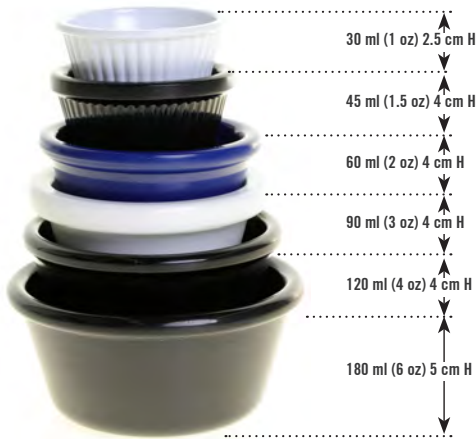

*Perfect for sauces,
sides and dips*

RAMEKINS

MELAMINE

- Versatile ramekins in a range of colours and sizes
- Ideal for serving side dishes, dressings and for easy portion control
- Nest together for easy storage

AVAILABLE IN UP TO 8 COLOURS

Item	Description	Dimensions	Capacity	Min Order/ Case Pack	List Price (€)
RAM2RGN	2 oz, Ribbed, Green	7x7x3cm	60 ml	12 / 12	1.08 ea
RAM3RGN	3 oz, Ribbed, Green	8.5x8.5x3.5cm	90 ml	12 / 12	1.56 ea
RAM4RGN	4 oz, Ribbed, Green	9x9x4cm	120 ml	12 / 12	1.92 ea
RAM2RR	2 oz, Ribbed, Red	7x7x3cm	60 ml	12 / 12	1.08 ea
RAM3RR	3 oz, Ribbed, Red	8.5x8.5x3.5cm	90 ml	12 / 12	1.56 ea
RAM4RR	4 oz, Ribbed, Red	9x9x4cm	120 ml	12 / 12	1.92 ea
RAM2RX	2 oz, Ribbed, Orange	7x7x3cm	60 ml	12 / 12	1.08 ea
RAM3RX	3 oz, Ribbed, Orange	8.5x8.5x3.5cm	90 ml	12 / 12	1.56 ea
RAM4RX	4 oz, Ribbed, Orange	9x9x4cm	120 ml	12 / 12	1.92 ea
RAM2RW	2 oz, Ribbed, White	7x7x3cm	60 ml	12 / 12	1.08 ea
RAM3RW	3 oz, Ribbed, White	8.5x8.5x3.5cm	90 ml	12 / 12	1.56 ea
RAM4RW	4 oz, Ribbed, White	9x9x4cm	120 ml	12 / 12	1.92 ea
RAM2RBK	2 oz, Ribbed, Black	7x7x3cm	60 ml	12 / 12	1.08 ea
RAM3RBK	3 oz, Ribbed, Black	8.5x8.5x3.5cm	90 ml	12 / 12	1.56 ea
RAM4RBK	4 oz, Ribbed, Black	9x9x4cm	120 ml	12 / 12	1.92 ea

MELAMINE, ROUND