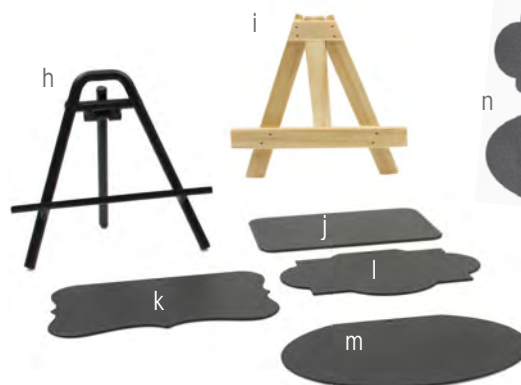

BUFFET EASELS & PLAQUES

BLACK POWDER COATED METAL

- Bring a charming vintage feel to your buffet with these easy-to-use boards and plaques
- Small easels fit with your choice of shaped chalkboards
- Simply customise your board with a chalkboard marker (code CBP2WH)

Item	Description	Dimensions	Min Order/ Case Pack	List Price (€)
h	12004 Card Holder Easel, Black Powder Coated, Pack of 2	9x4.5x8.5cm	1 / 12	7.25 pk
i	12005 Card Holder Easel, Wood, Pack of 2	8.5x12.5x8.5cm	1 / 12	9.18 pk
	12006 Card Holder Easel, Acrylic, Pack of 2	9x1x9.5cm	1 / 12	16.10 pk
j	12000 Chalkboard Plaque, Rectangle, Pack of 6	9x5cm	1 / 12	6.44 pk
k	12003 Chalkboard Plaque, Decorative, Pack of 6	9x5cm	1 / 12	6.44 pk
l	12002 Chalkboard Plaque, Marquee, Pack of 6	9x5cm	1 / 12	6.44 pk
m	12001 Chalkboard Plaque, Oval, Pack of 6	9x5cm	1 / 12	6.44 pk
	CBP2WH Chalkboard Pens, White, Pack of 2	9cm	1 / 24	2.02 pk
n	CBSLA12 Black Chalkboard Labels, Assorted Pack of 48	7x4.5cm	1 / 12	6.46 pk