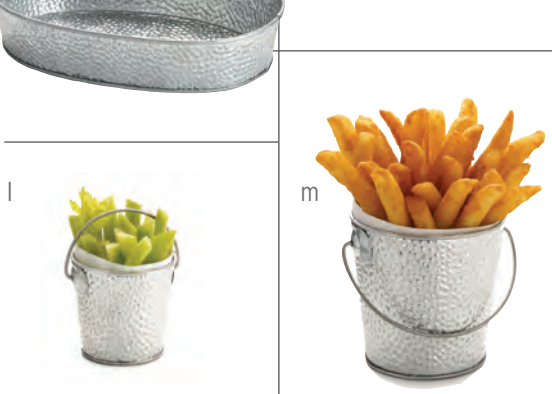

BRICKHOUSE COLLECTION™ CONTINUED

STAINLESS STEEL

Item	Description	Dimensions	Capacity	Min Order/Case Pack	List Price (€)
a	GRSS1 Ramekin, 1.5 oz	6x6x2.5cm	45 ml	12 / 12	0.70 ea
b	GRSS2 Ramekin, 2.5 oz	5.5x5.5x4.5cm	75 ml	12 / 12	0.70 ea
c	GRSS3 Ramekin, 3 oz	7x7x4.5cm	90 ml	12 / 12	0.91 ea
d	GTSS28 Slanted Round Fry Cup	8.5x8.5x11.5cm	280 ml	1 / 12	3.14 ea
e	GTSS375 Slanted Round Fry Cup	9.5x9.5x12.5cm	295 ml	1 / 12	3.65 ea
f	GTSS31 Round Cup	9x9x9cm	385 ml	1 / 12	3.65 ea
g	GTSS4 Tapered Square Fry Cup	10.1x10.1x9.5cm	445 ml	1 / 12	4.32 ea
h	GTSS45 Round Cup	10.1x10.1x12cm	680 ml	1 / 12	4.32 ea

GALVANIZED COLLECTION™

GALVANIZED STEEL

- A stylish solution for serving a relaxed menu
- Durable and lightweight, a pebble texture offers added appeal
- Choose from a range of round and oval platters

Item	Description	Dimensions	Capacity	Min Order/Case Pack	List Price (€)
i	GP8 Round Diner Platter	21x21x3cm	—	1 / 12	6.89 ea
	GP10 Round Diner Platter	26.5x26.5x3.5cm	—	1 / 12	7.97 ea
j	GP12 Round Diner Platter	32x32x3cm	—	1 / 12	8.88 ea
k	GP96 Oval Diner Platter	24x15x5cm	—	1 / 12	7.34 ea
	GP129 Oval Diner Platter	31x22x5.5cm	—	1 / 12	10.03 ea
l	GT33 Round Pail, Handle	9.5x8.2x7.6cm	265 ml	1 / 12	2.81 ea
m	GT44 Round Pail, Handle	11.4x10.1x9.5cm	490 ml	1 / 12	3.14 ea
n	GT87 Round Pail, Handle	23.4x20.9x17.7cm	5.7 L	1 / 4	17.74 ea

BASKET LINERS

FOOD GRADE PAPER

Item	Description	Dimensions	Min Order/Case Pack	List Price (€)
o	ACP7 White Liners	18x18cm	1 / 6	40.75 m
	ACP12 White Liners	31x31cm	1 / 5	39.41 m