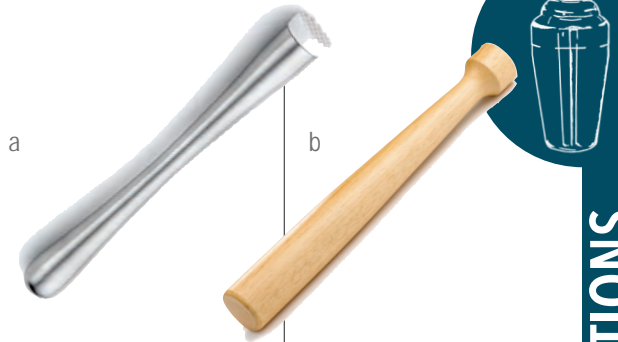

MUDDLERS

ASSORTED

Item	Description	Dimensions	Min Order/ Case Pack	List Price (€)
a	*H4258 Muddler, Stainless Steel with Plastic Tip	2.5x2.5x22.2cm	6 / 6	6.38 ea
b	4257 Muddler, Wood	3x3x25.5cm	24 / 24	2.74 ea