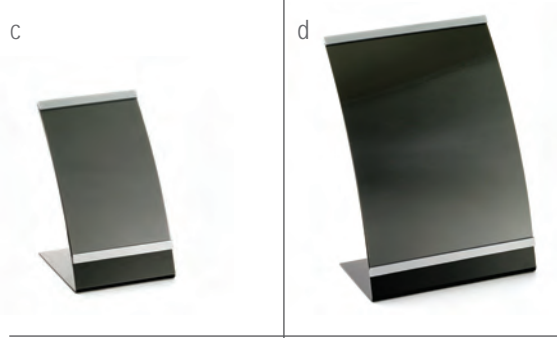

CHALKBOARD CLIP

- Wooden clip, black painted board

Item	Description	Dimensions	Min Order/Case Pack	List Price (€)
a	BAMCBP Chalkboard with Clothespin Clip (6 per pack)	7.5x1.5x7.5cm	1 / 12	2.30 pk

MAGNETIC CARD SIGN HOLDERS

ACRYLIC

Item	Description	Dimensions	Min Order/Case Pack	List Price (€)
b	A362 Angled Round	10x3x6.5cm	1 / 12	7.25 ea

MENU HOLDERS & TABLE TENTS

ACRYLIC

Item	Description	Dimensions	Min Order/Case Pack	List Price (€)
c	AS57 Curved Menu Holder, Fits a 14 x 21.5 cm Sheet	14x21.5x10cm	1 / 24	13.94 ea
d	AS811 Curved Menu Holder, Fits a 21.5 x 28 cm Sheet	30x21.5x11.5cm	1 / 12	22.81 ea