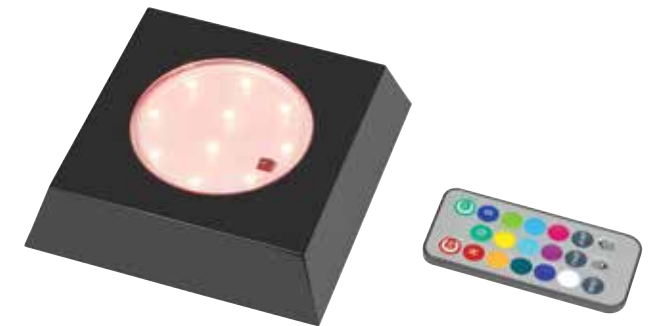

Radiance
Square black box LED light
Includes 1 Remote & USB Cable
Not waterproof
Item # LED101

Set the tone for your event with the Radiance LED lighting system. LED lights set in a durable medium black box will illuminate any size display. Choose from up to 13 colors and 3 mode settings from solid to multi-colored options. Rechargeable lithium battery.