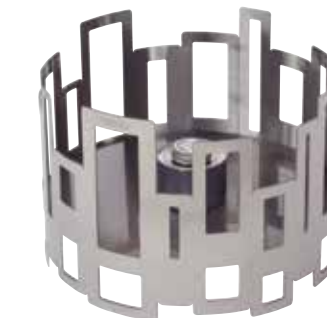

Tall Round 10" Warmer

14.38 x 14.38 x 10 in
36.53 x 36.53 x 25.40 cm

Black Matte
Item # SM111

Stainless Steel
Item # SM110

Fuel burner not included