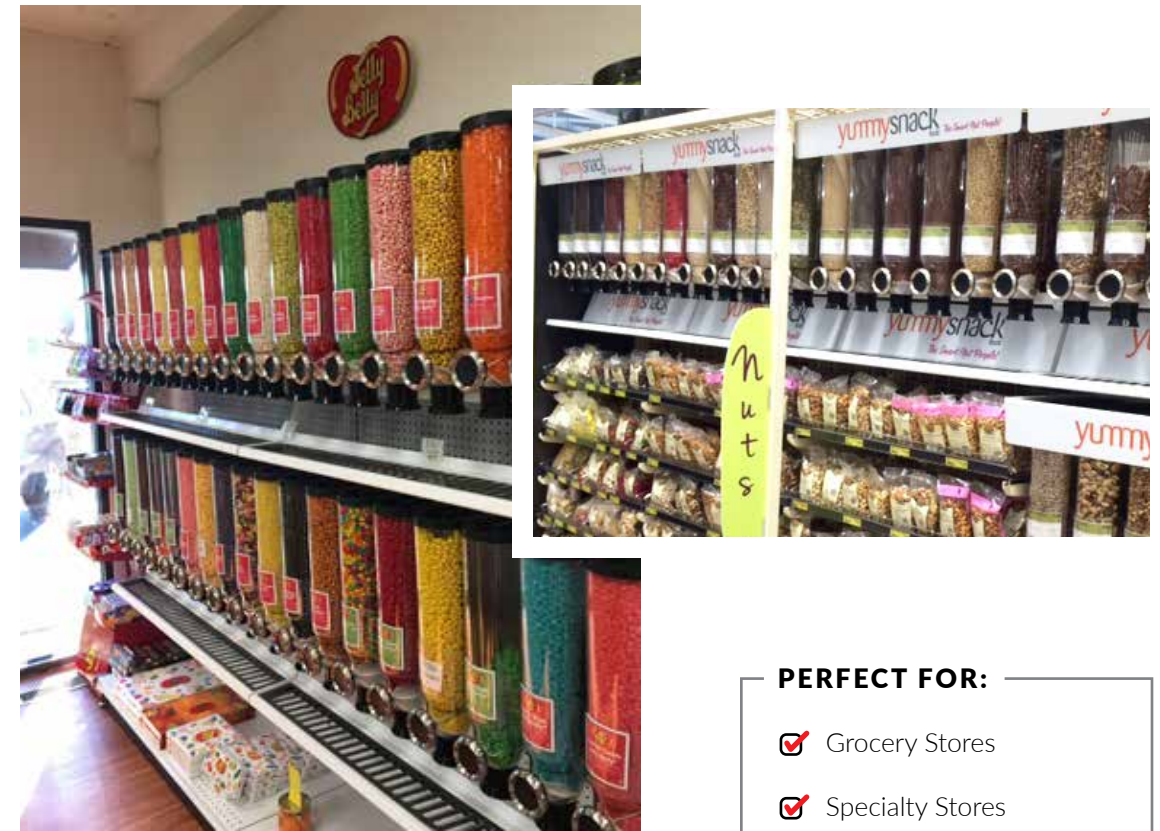

THE BULKSHOP SHELF SYSTEM

Our BULKshop Shelf System connects to your existing Madix and Lozier gondola shelving systems.

Featuring Rosseto's patented portion-control dispensers, innovative catch trays and customizable branding options, the BULKshop Shelf System was thoughtfully designed to help reduce food waste and labor and, ultimately, increase sales.

MAKE IT EASY

Our EZ Install Kits make installation fast and efficient! We've put everything together for you - dispensers, catch trays and beautiful sign kits. No long lead times, no waiting. Order your EZ Install Kit today and have your new bulk foods section next week!

PERFECT FOR:

- ☒ Grocery Stores
- ☒ Specialty Stores
- ☒ Bulk Food Manufacturers