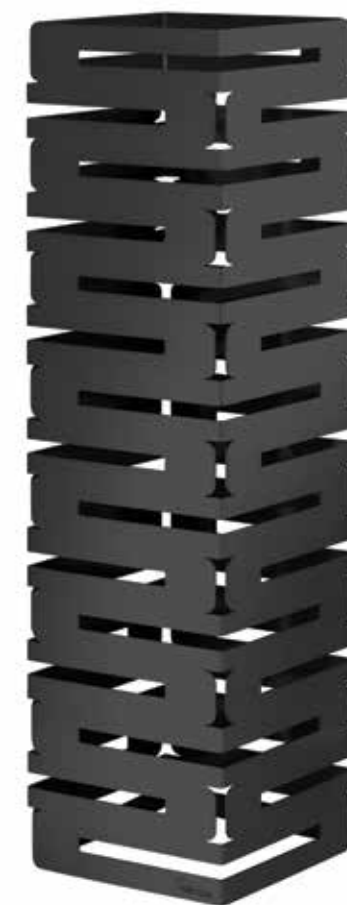

Swan - 74

Skcap - 00

Other Risers - 00