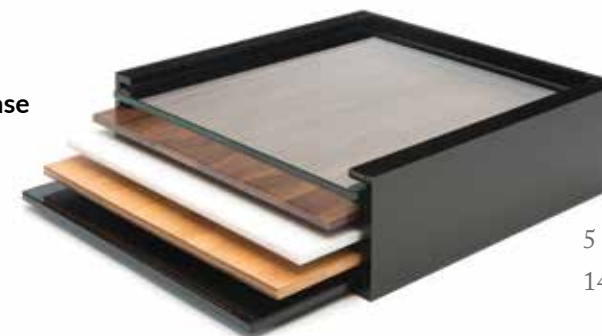

Skycap® Square Black Acrylic Surface Case

Black Acrylic, Felt Lining
14.75 x 14 x 4.88 in
37.47 x 35.56 x 12.4 cm

Item # SMM004

5 shelves accommodate up to five 14 in (35.6 cm) square surfaces.

5 shelves accommodate up to five 33.5 in (85.1 cm) rectangle surfaces.

*Will not accommodate SG037 or SG038