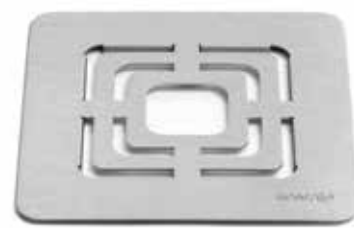

Flat Square Stainless Steel Grill Top

10 x 10 x 0.38 in
25.4 x 25.4 x 0.97 cm

Item # SM139