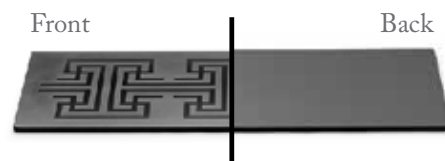

**Rectangle Melamine  
Surface**

27.5 x 9.5 x 0.38 in  
69.85 x 24.13 x 0.97 cm

Black Melamine  
**Item # SG037**

White Melamine  
**Item # SG038**

**Square Black Patterned  
Melamine Surface**

13.75 x 13.75 x 0.39 in