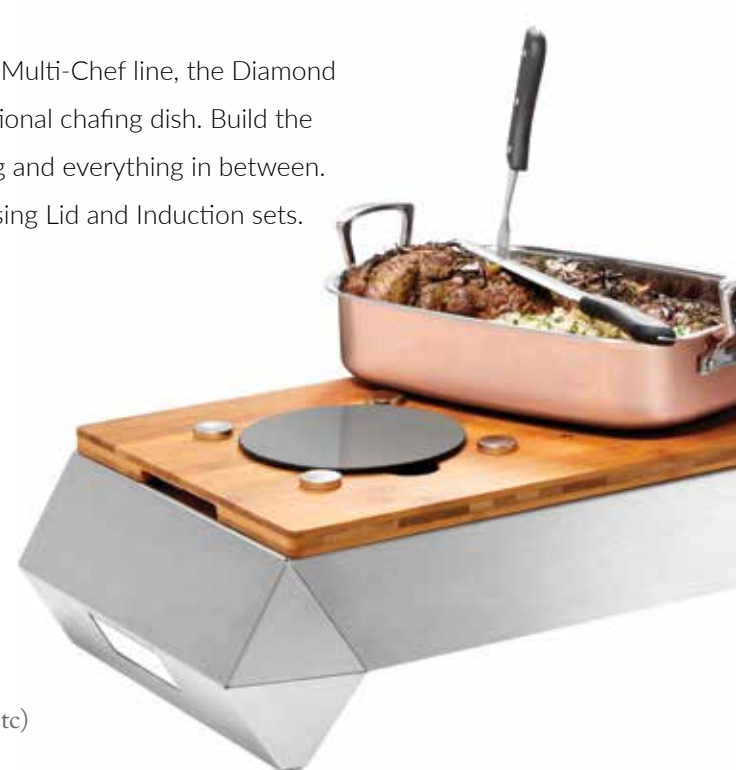

# DEFINING LUXURY

Featuring the new Diamond Collection for Multi-Chef™

You have never met a chafing system like this in your life! Get ready to shine with the new Diamond Collection for Multi-Chef. Clean lines and modern form come together to create luxurious pieces that will instantly give your buffet an elite feel.

## Base Features:

- Use for serving large pots and food pans
- Adjust the heat with 1, 2, or 3 burners
- Reversing the burner tray from HIGH to LOW to control heat.
- When 3 burners are on HIGH it is extremely HOT (hot enough to fry an egg)
- Easy and practical use for chefs
- Heavy duty construction – built to last
- Easy to clean and maintain