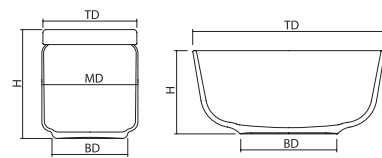

2. The total of operating glassware usage

(Converted by multiplying the number of PAR stock with the capacity of each outlet)

* For example : The total Hi Ball glass usage Club & Lounge = 3 PAR x 80 seats = 240 pieces