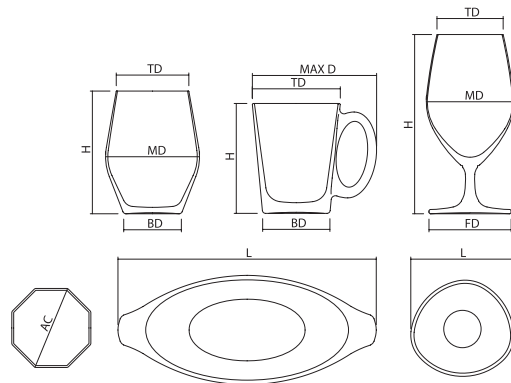

2. The total of operating glassware usage

(Converted by multiplying the number of PAR stock with the capacity of each outlet)

* For example : The total Hi Ball glass usage Club & Lounge = 3 PAR x 80 seats = 240 pieces

3. Dimension abbreviations

- TD • Top Diameter
- BD • Bottom Diameter
- FD • Foot Diameter
- MD • Maximum Diameter
- MAX D • Maximum Dimension
- H • Height
- AC • Across Corner
- L • Length
- PACKING • Number of pieces per inner box / Number of pieces per carton